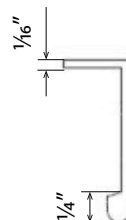

3-1/4" Edge Pull

9662

Specifications:

Material
Aluminum

Hardware
Includes 3/4" wood screws

Available Finishes
Satin Nickel
Matte Black

Stone Harbor Hardware

www.stoneharborhardware.com