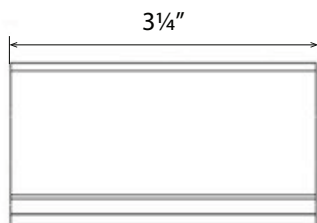

3-1/4" Edge Pull

9662

Specifications:

Material
Aluminum

Hardware
Includes 3/4" wood screws

Available Finishes
Satin Nickel
Matte Black

Stone Harbor Hardware

www.stoneharborhardware.com