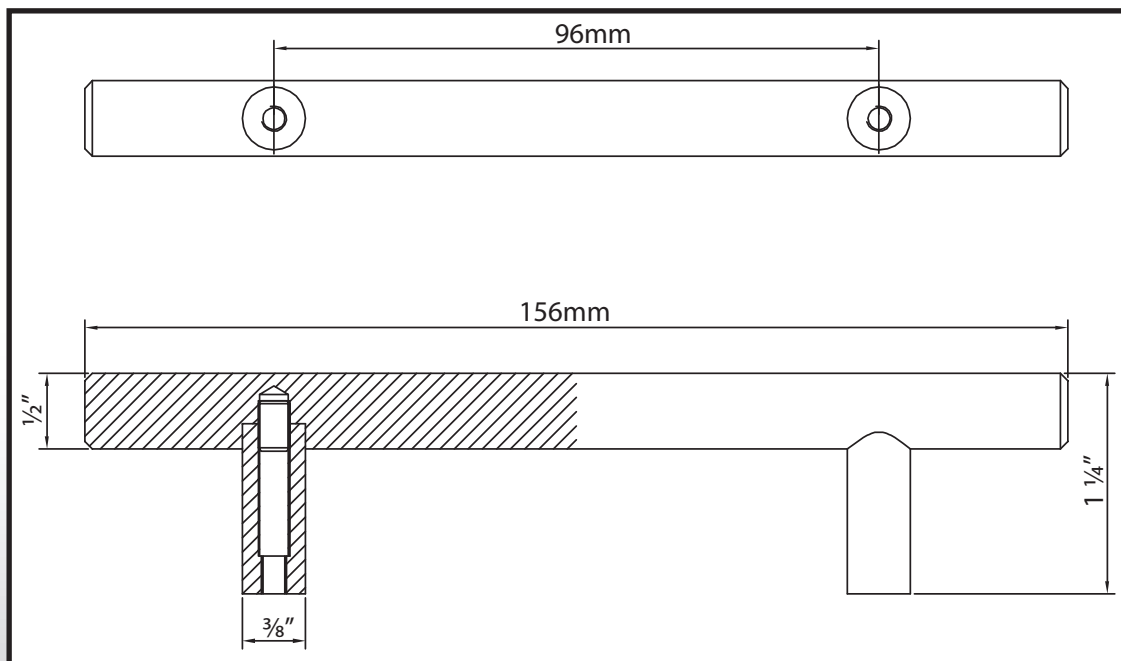

# 96mm Bar Pull

9642

- 96mm ≈ 3 3/4"
  - 128mm ≈ 5 1/2"
  - 136mm ≈ 5 11/32"
  - 156mm ≈ 6 1/32"
  - 160mm ≈ 6 3/32"
  - 188mm ≈ 7 13/32"
  - 192mm ≈ 7 9/16"
  - 220mm ≈ 8 21/32"
  - 224mm ≈ 8 13/16"
  - 256mm ≈ 10 1/16"
  - 272mm ≈ 10 23/32"
  - 304mm ≈ 11 31/32"
  - 336mm ≈ 13 7/32"
- Millimeters to Inches

## Specifications: