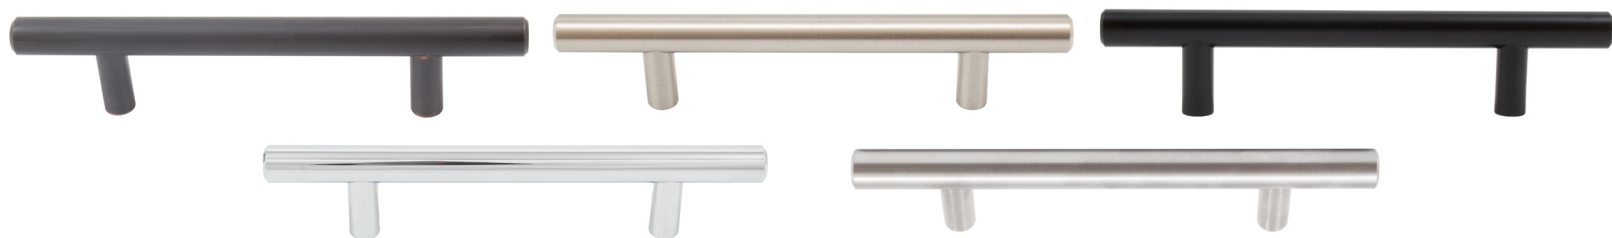

# 96mm Bar Pull

9642

- 96mm ≈ 3 3/4"
  - 128mm ≈ 5 1/2"
  - 136mm ≈ 5 11/32"
  - 156mm ≈ 6 1/32"
  - 160mm ≈ 6 3/32"
  - 188mm ≈ 7 13/32"
  - 192mm ≈ 7 9/16"
  - 220mm ≈ 8 21/32"
  - 224mm ≈ 8 13/16"
  - 256mm ≈ 10 1/16"
  - 272mm ≈ 10 23/32"
  - 304mm ≈ 11 31/32"
  - 336mm ≈ 13 7/32"
- Millimeters to Inches

### Material

Steel  
304 Stainless Steel (stainless finish only)

### Hardware

Includes 1" screws

### Available Finishes

Vintage Bronze  
Satin Nickel  
Matte Black  
Polished Chrome  
Stainless Steel