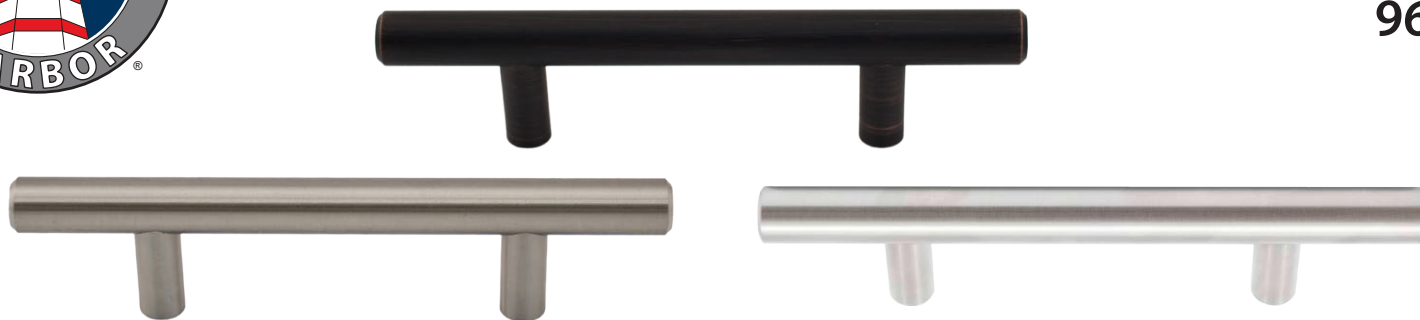

# 3" Bar Pull

9641

- 96mm ≈ 3 3/4"
- 128mm ≈ 5 1/32"
- 136mm ≈ 5 11/32"
- 156mm ≈ 6 3/32"
- 160mm ≈ 6 9/32"
- 188mm ≈ 7 13/32"
- 192mm ≈ 7 9/16"
- 220mm ≈ 8 21/32"
- 224mm ≈ 8 13/16"
- 256mm ≈ 10 1/16"
- 272mm ≈ 10 23/32"
- 304mm ≈ 11 31/32"
- 336mm ≈ 13 7/32"

### Material

Steel  
304 Stainless Steel (stainless finish only)