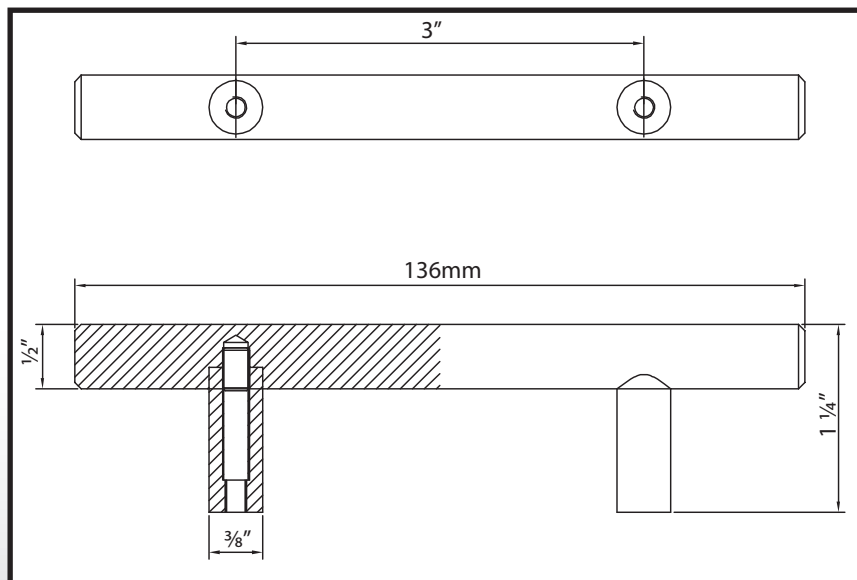

# 3" Bar Pull

9641

- 96mm ≈ 3 3/4"
- 128mm ≈ 5 1/32"
- 136mm ≈ 5 11/32"
- 156mm ≈ 6 3/32"
- 160mm ≈ 6 9/32"
- 188mm ≈ 7 13/32"
- 192mm ≈ 7 9/16"
- 220mm ≈ 8 21/32"
- 224mm ≈ 8 13/16"
- 256mm ≈ 10 1/16"
- 272mm ≈ 10 23/32"
- 304mm ≈ 11 31/32"
- 336mm ≈ 13 7/32"

## Specifications: