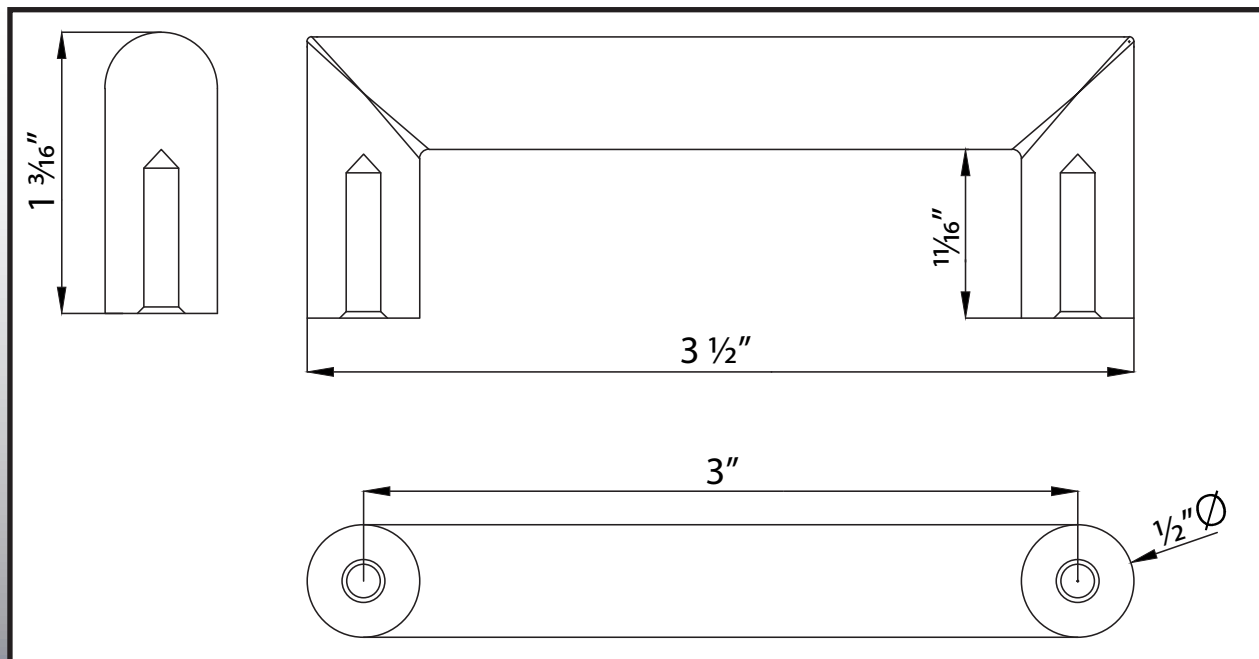

3" Contemporary Round Pull

9601

Specifications:

Material
Zinc

Hardware
Includes 1" screws

Available Finishes
Vintage Bronze
Satin Nickel
Polished Chrome

Stone Harbor Hardware

www.stoneharborhardware.com