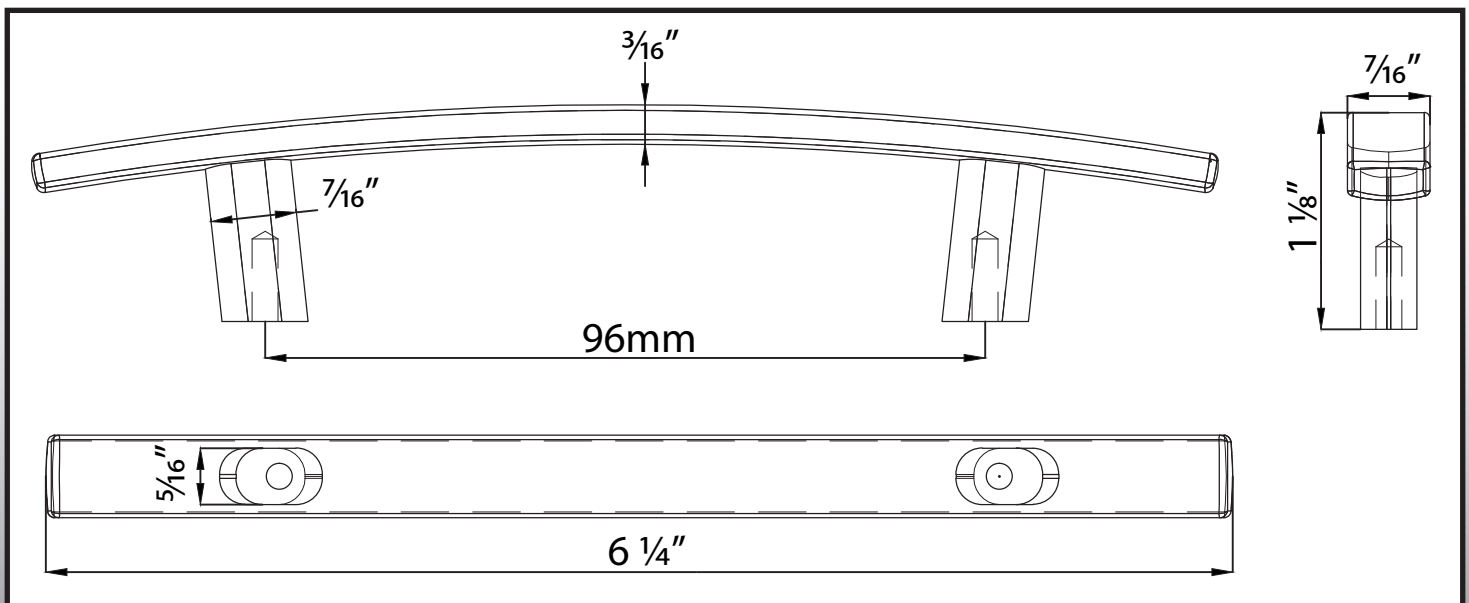

96mm Douglas Pull

9501

Specifications:

Material
Zinc

Hardware
Includes 1" screws

Available Finishes
Vintage Bronze
Satin Nickel
Polished Chrome

Stone Harbor Hardware

www.stoneharborhardware.com
P.O. Box 1426 • Appleton, WI 54912
© 2011 Stone Harbor Hardware LLC