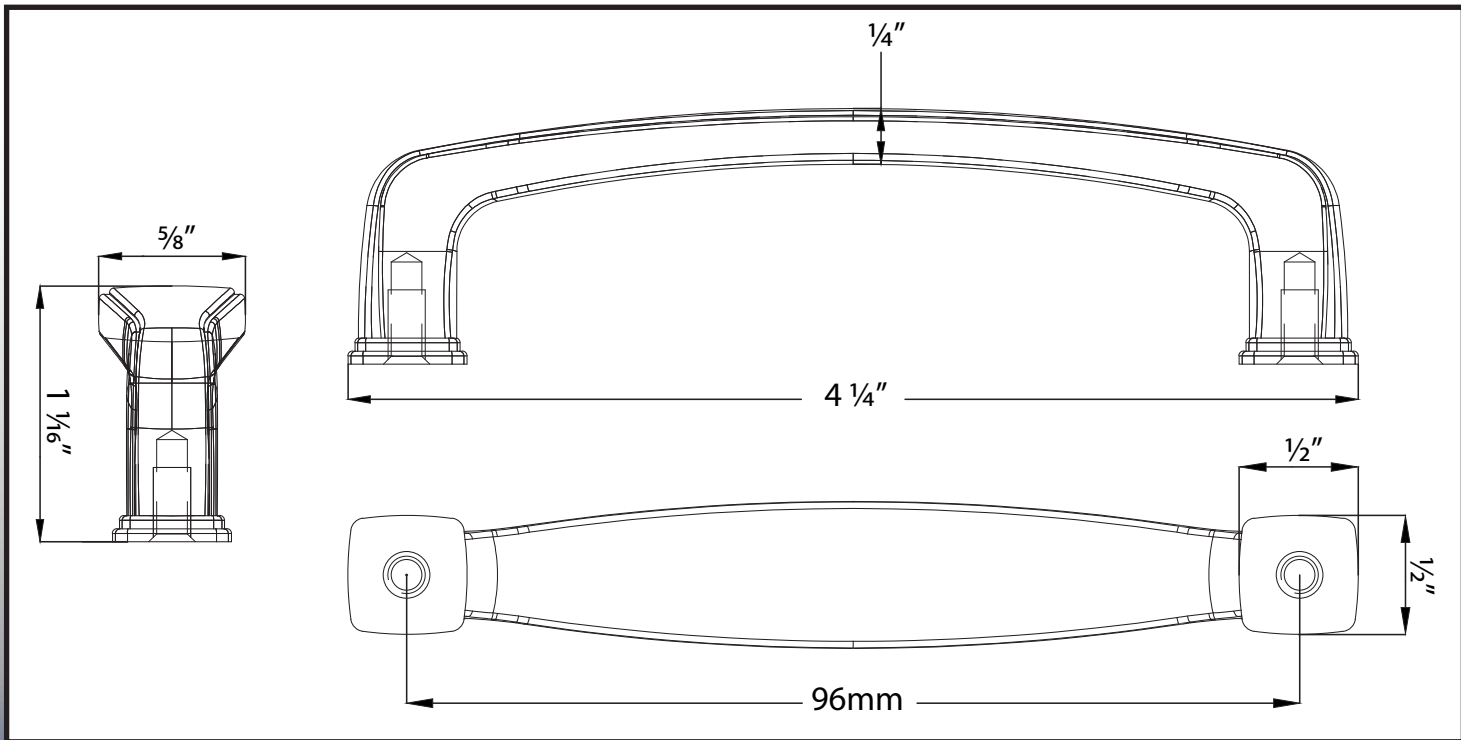

96mm Sherwood Pull

9492

Specifications:

Material
Zinc

Hardware
Includes 1" screws

Available Finishes
Vintage Bronze
Satin Nickel
Matte Black

Stone Harbor Hardware
www.stoneharborhardware.com
P.O. Box 1426 • Appleton, WI 54912
© 2011 Stone Harbor Hardware LLC