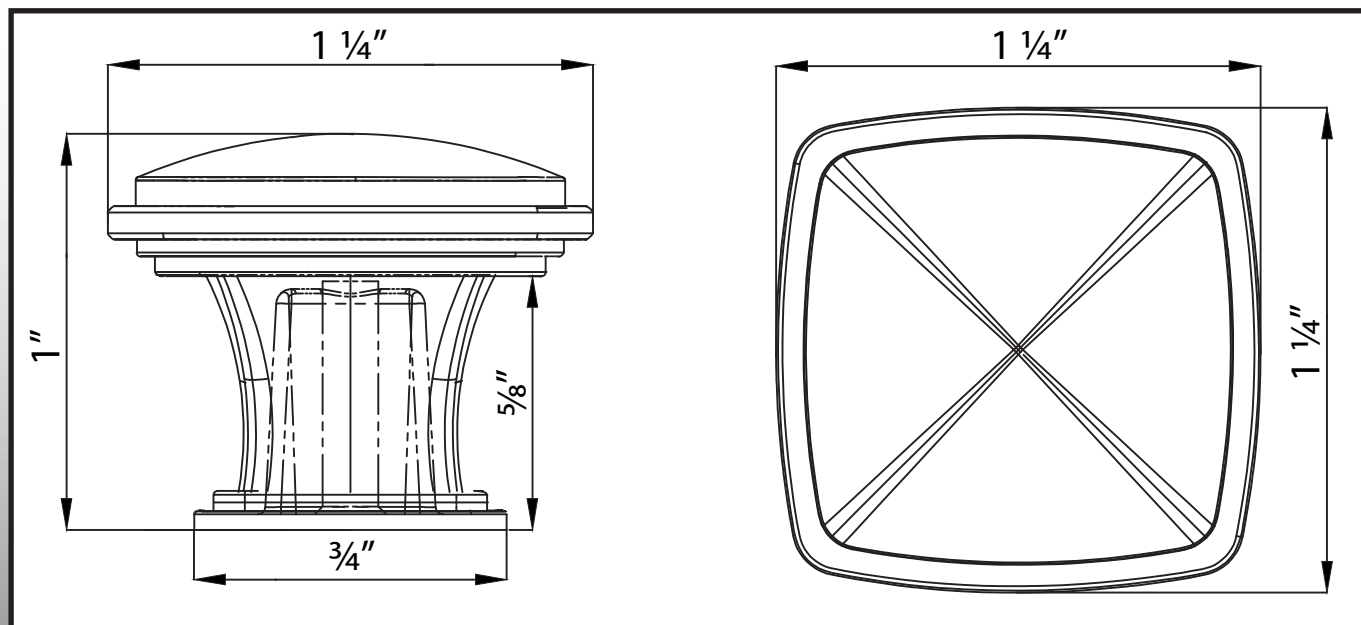

1 1/4" Sherwood Knob

9490

Specifications:

Material
Zinc

Hardware
Includes 1" screws

Available Finishes
Vintage Bronze
Satin Nickel

Stone Harbor Hardware

www.stoneharborhardware.com