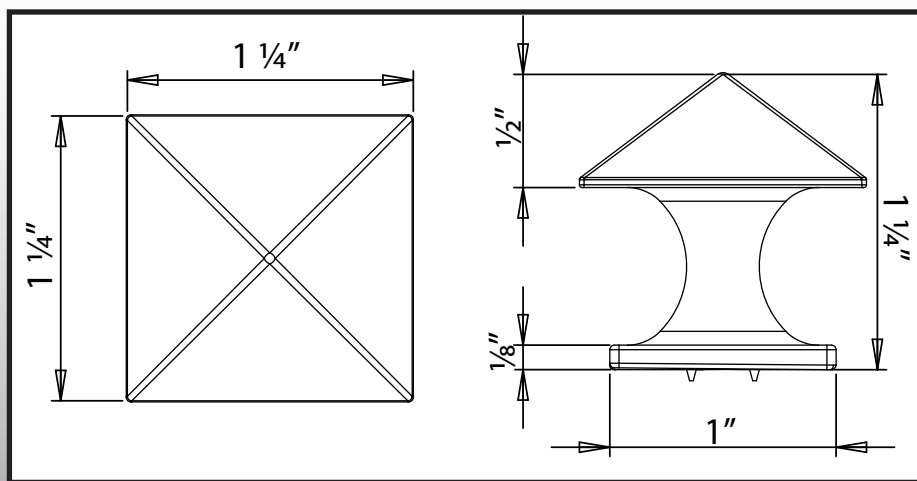

1 1/4" Livingstone Knob

9471

Specifications:

Material
Zinc

Hardware
Includes 1" screws

Available Finishes
Satin Nickel
Matte Black

Stone Harbor Hardware

www.stoneharborhardware.com