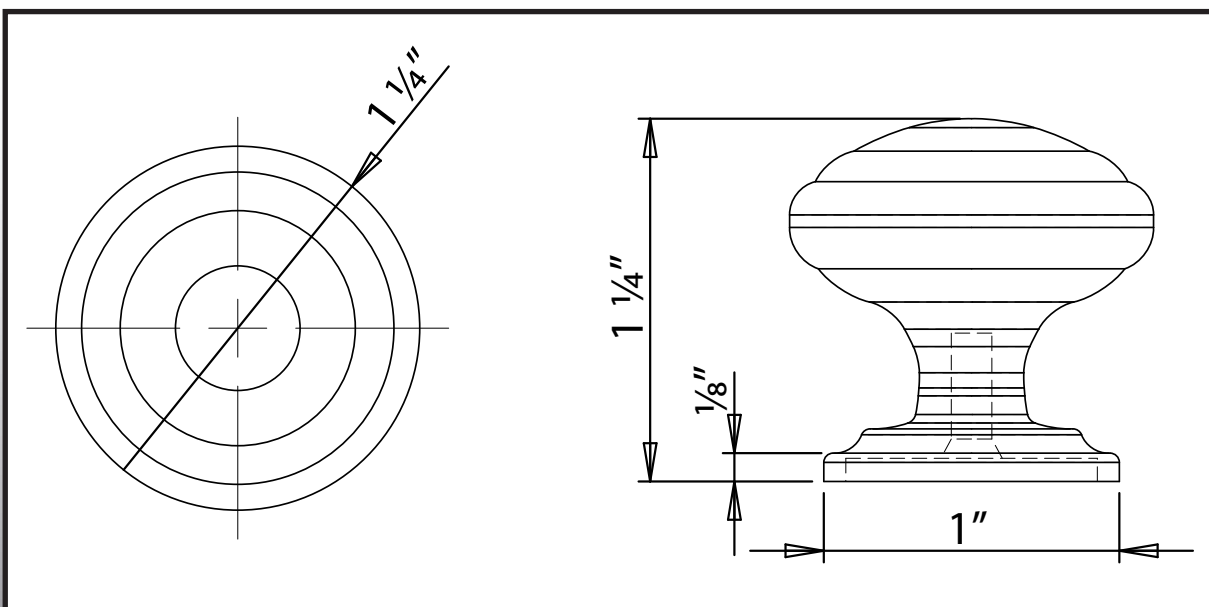

1 1/4" Alesund Knob

9422

Specifications:

Material
Zinc

Hardware
Includes 1" screws

Available Finishes
Vintage Bronze
Satin Nickel
Matte Black

Stone Harbor Hardware

www.stoneharborhardware.com