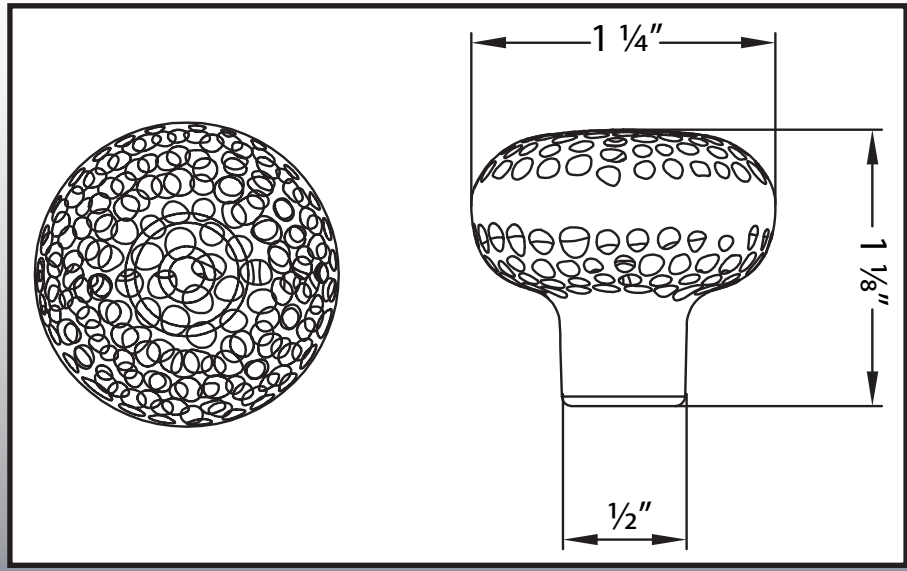

1 1/4" Arts & Crafts Knob

9411

Specifications:

Material
Zinc

Hardware
Includes 1" screws

Available Finishes
Satin Nickel
Flat Black
Weathered Nickel