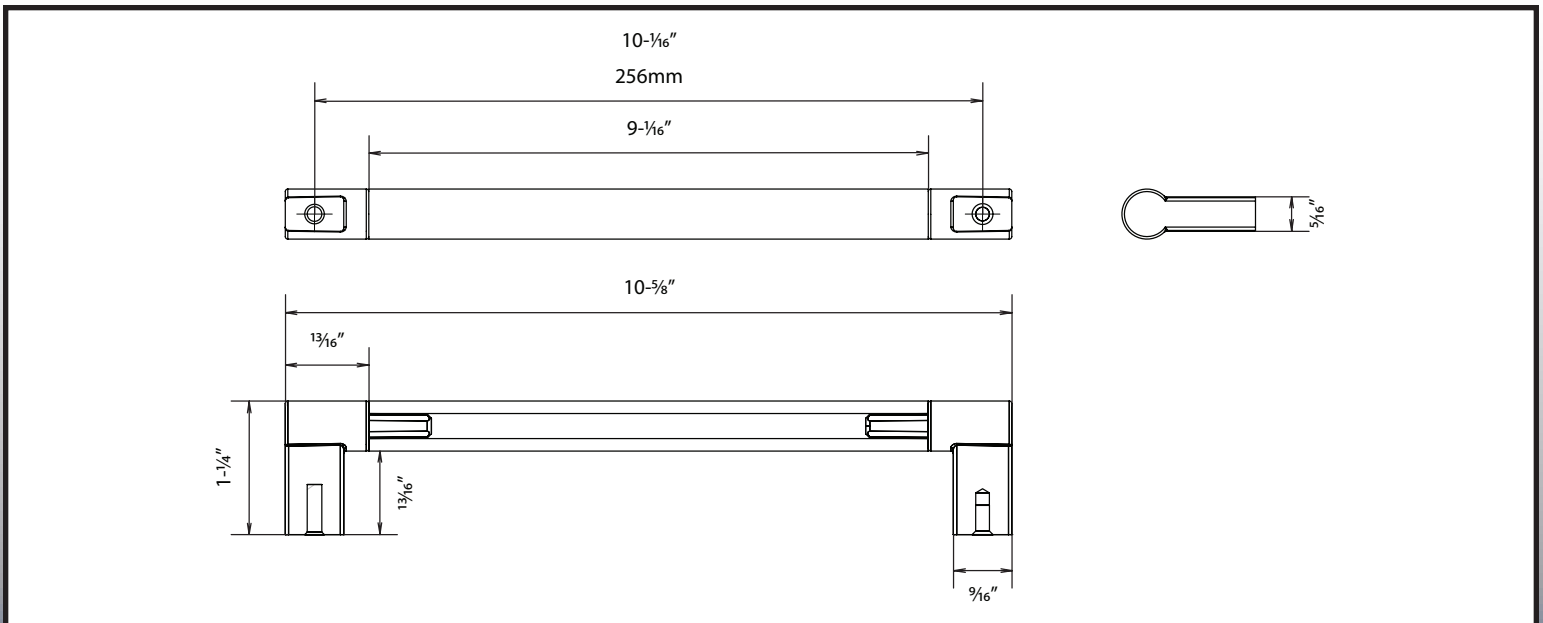

## Specifications:

**Material**  
Aluminum Center  
Zinc Ends

**Hardware**  
Includes 1" screws

**Available Finishes**  
Satin Nickel  
Satin Nickel w/Matte Black  
Matte Black  
Matte Black w/Satin Nickel