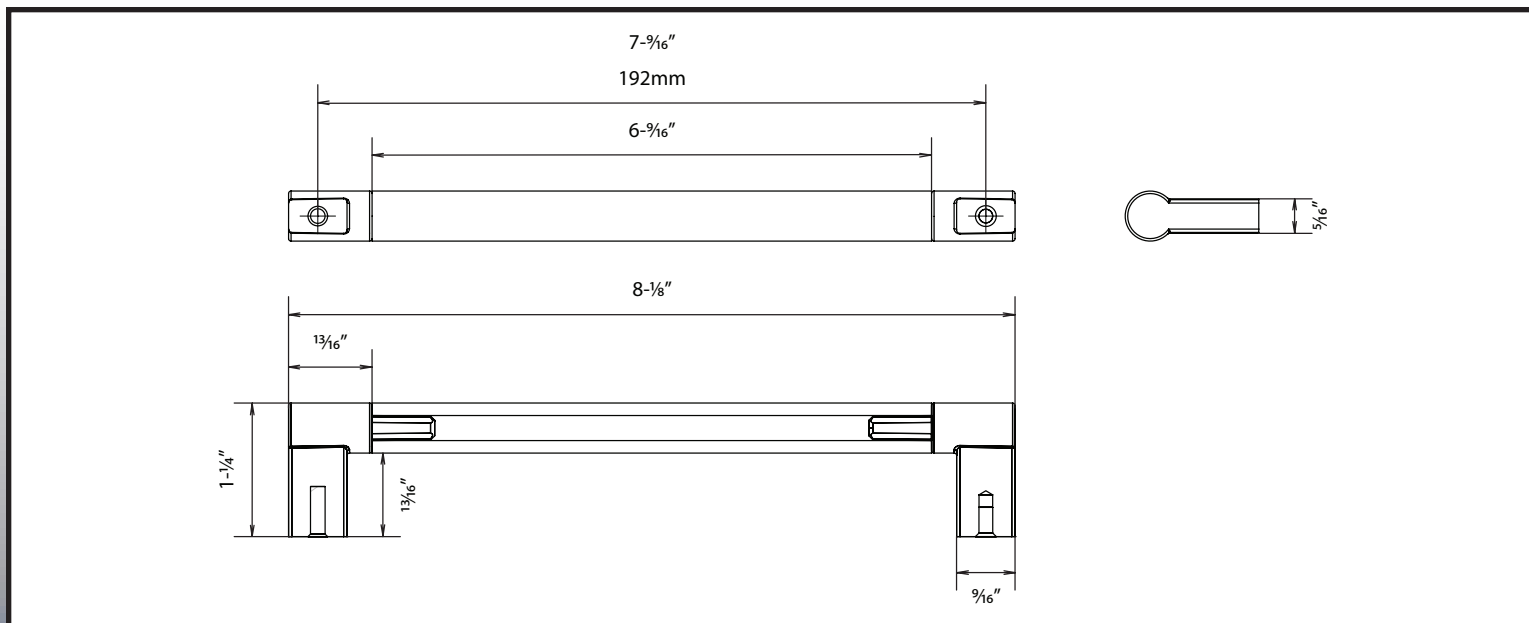

192mm Urban Cabinet Pull

9394

Specifications:

Material
 Aluminum Center
 Zinc Ends

Hardware
 Includes 1" screws

Available Finishes
 Satin Nickel
 Satin Nickel w/Matte Black
 Matte Black
 Matte Black w/Satin Nickel