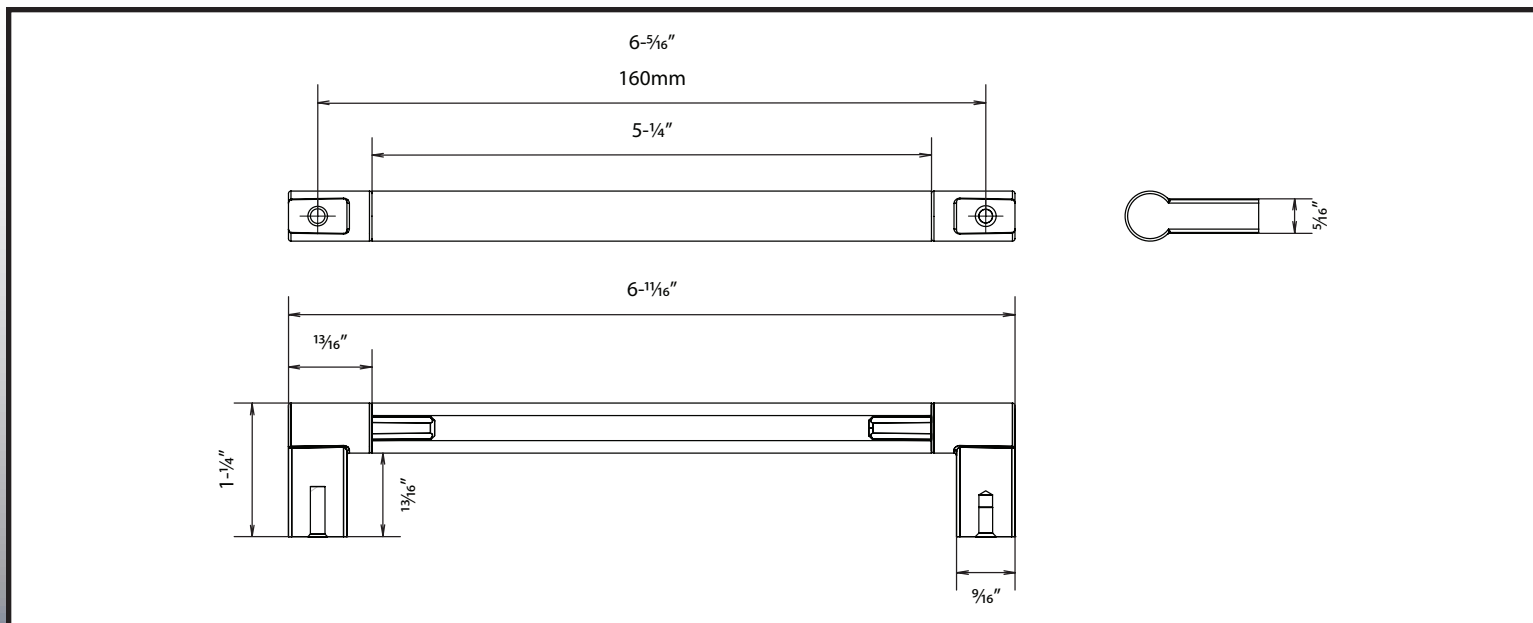

160mm Urban Cabinet Pull

9393

Specifications:

Material

Aluminum Center
Zinc Ends

Hardware

Includes 1" screws

Available Finishes