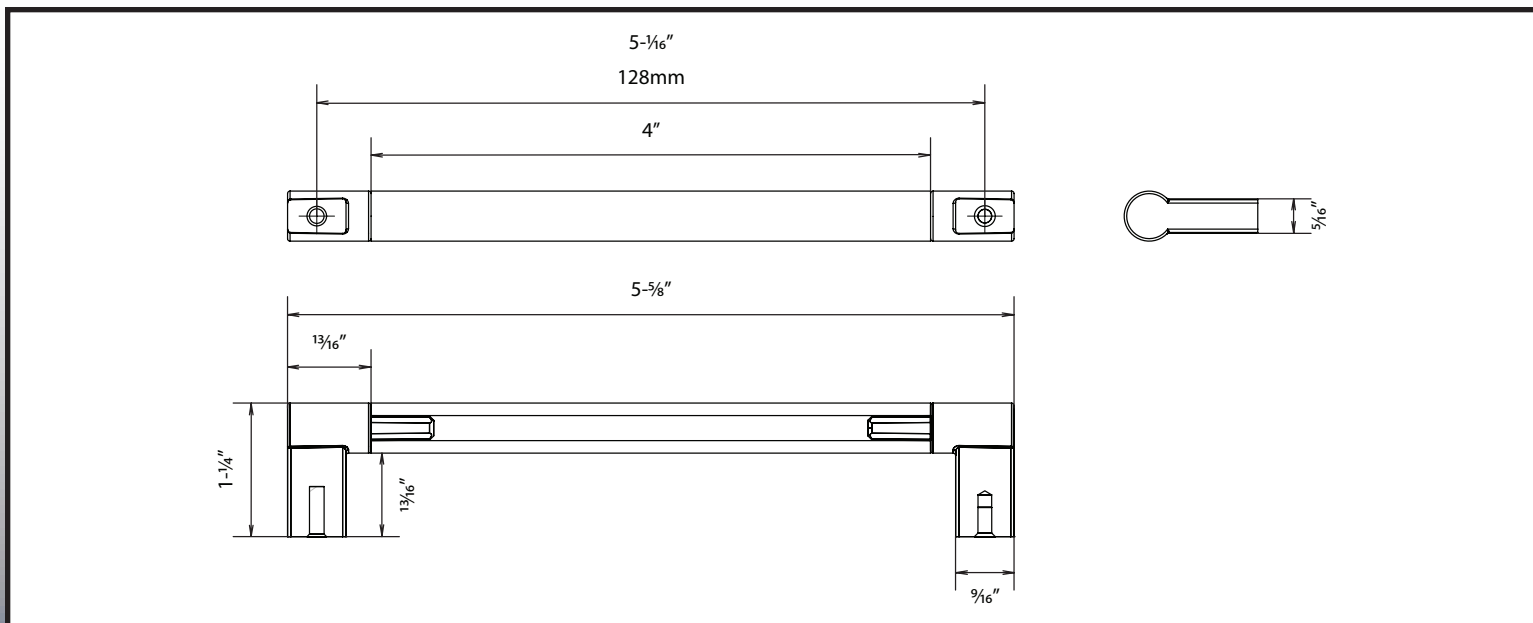

128mm Urban Cabinet Pull

9392

Specifications:

Material
Aluminum Center
Zinc Ends

Hardware
Includes 1" screws

Available Finishes
Satin Nickel
Satin Nickel w/Matte Black
Matte Black
Matte Black w/Satin Nickel