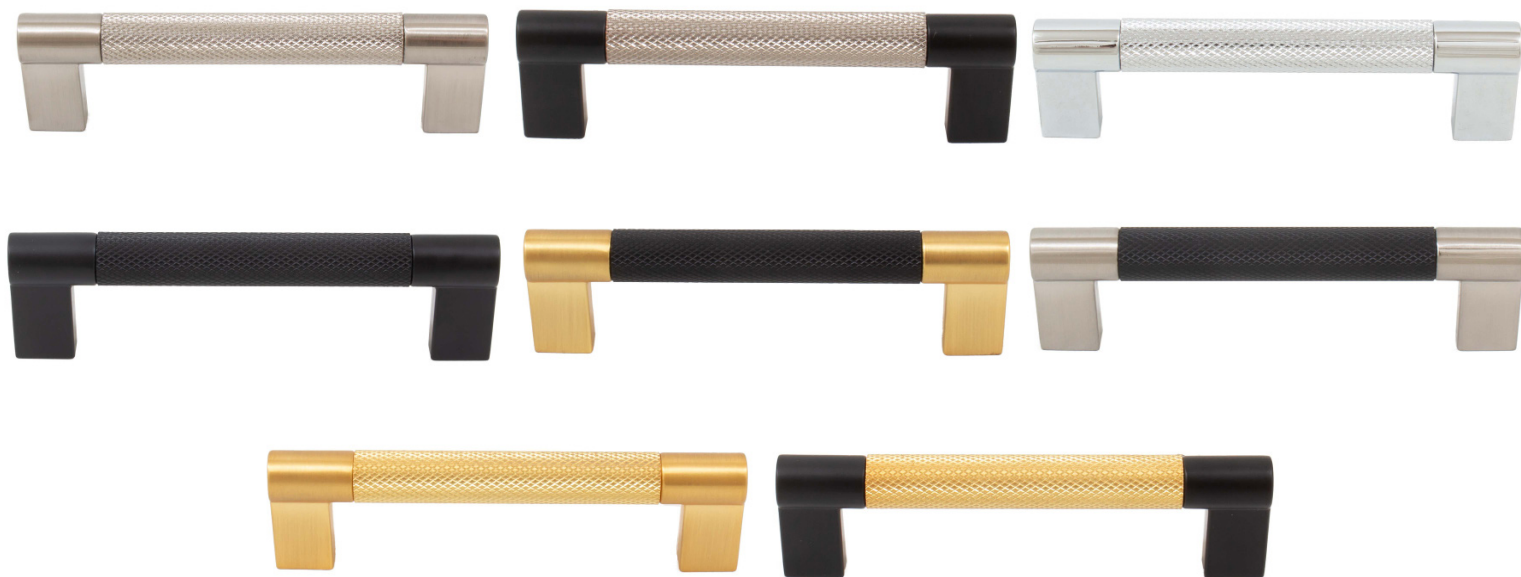

96mm Urban Cabinet Pull

9391

Specifications:

Material

Aluminum Center
Zinc Ends

Hardware

Includes 1" screws

Available Finishes

Satin Nickel
Satin Nickel w/Matte Black
Matte Black
Matte Black w/Satin Nickel

Matte Black w/Satin Brass
Polished Chrome
Satin Brass
Satin Brass w/Matte Black

Stone Harbor Hardware

www.stoneharborhardware.com
P.O. Box 1426 • Appleton, WI 54912
© 2011 Stone Harbor Hardware LLC