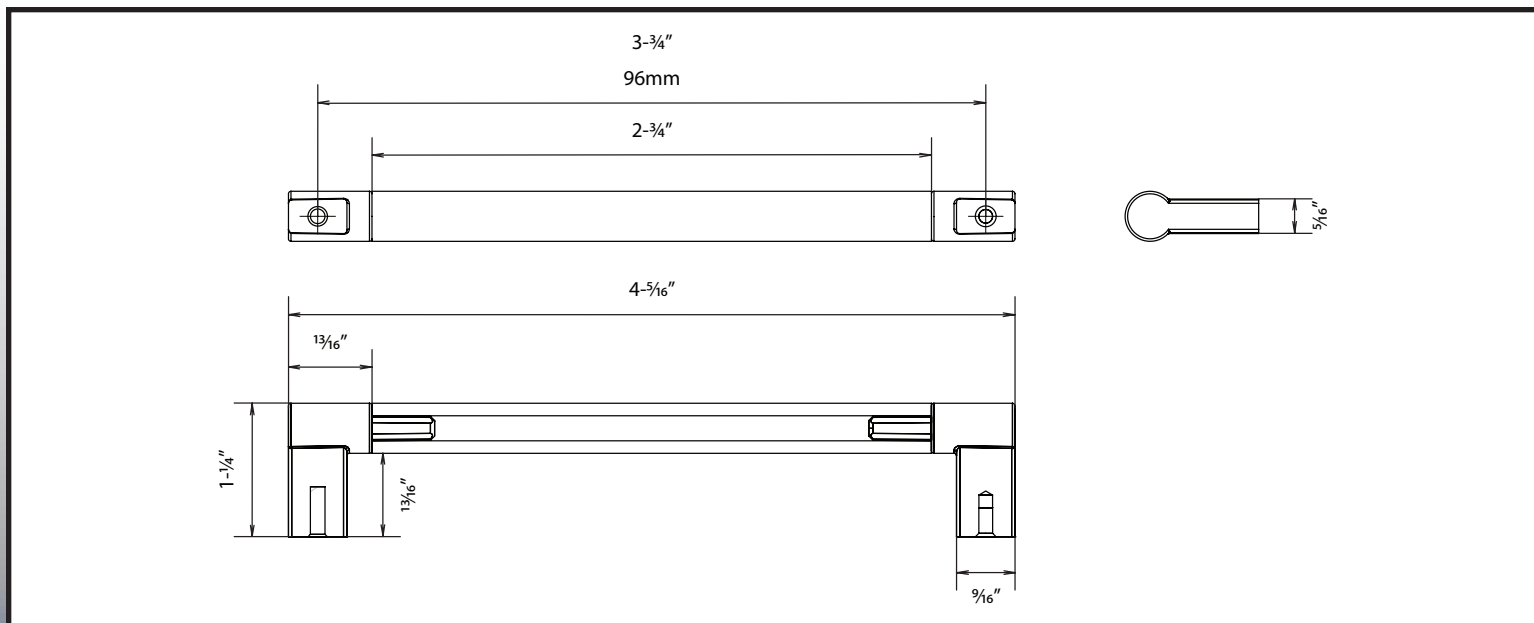

96mm Urban Cabinet Pull

9391

Specifications:

Material

Aluminum Center
Zinc Ends

Hardware

Includes 1" screws

Available Finishes