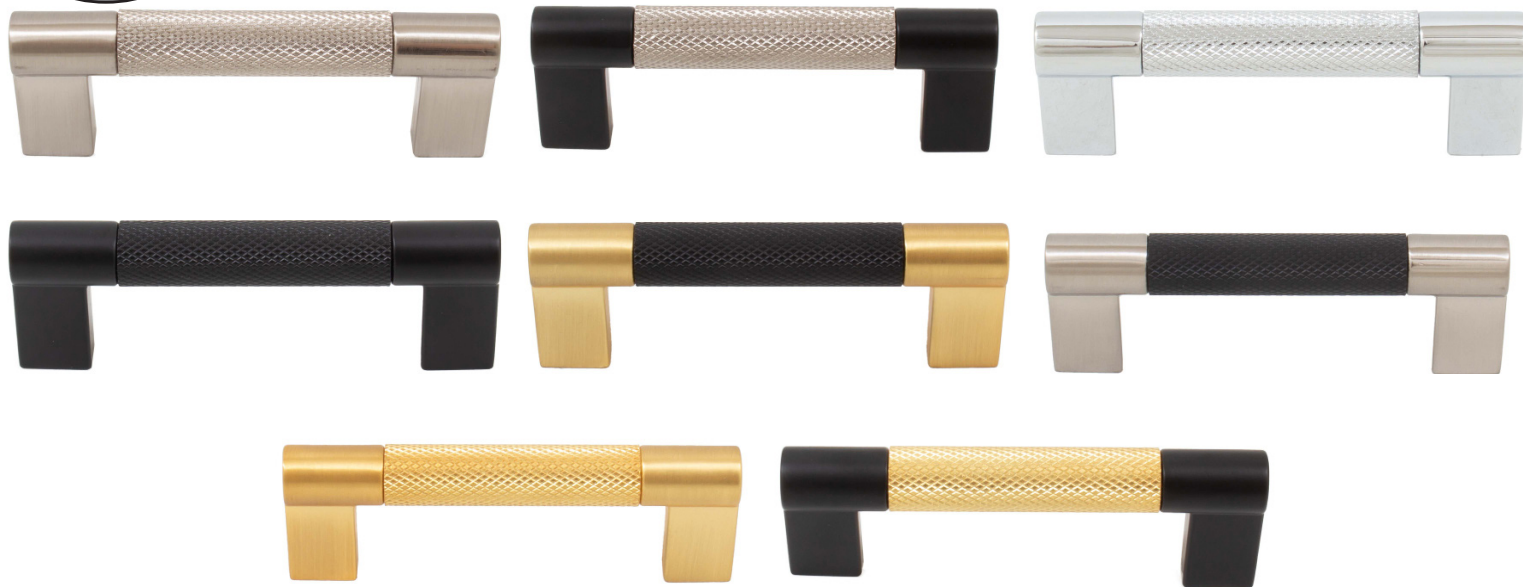

3" Urban Cabinet Pull

9390

Specifications:

Material
Aluminum Center
Zinc Ends

Hardware
Includes 1" screws

Available Finishes
Satin Nickel
Satin Nickel w/Matte Black
Matte Black
Matte Black w/Satin Nickel

Matte Black w/Satin Brass
Polished Chrome
Satin Brass
Satin Brass w/Matte Black