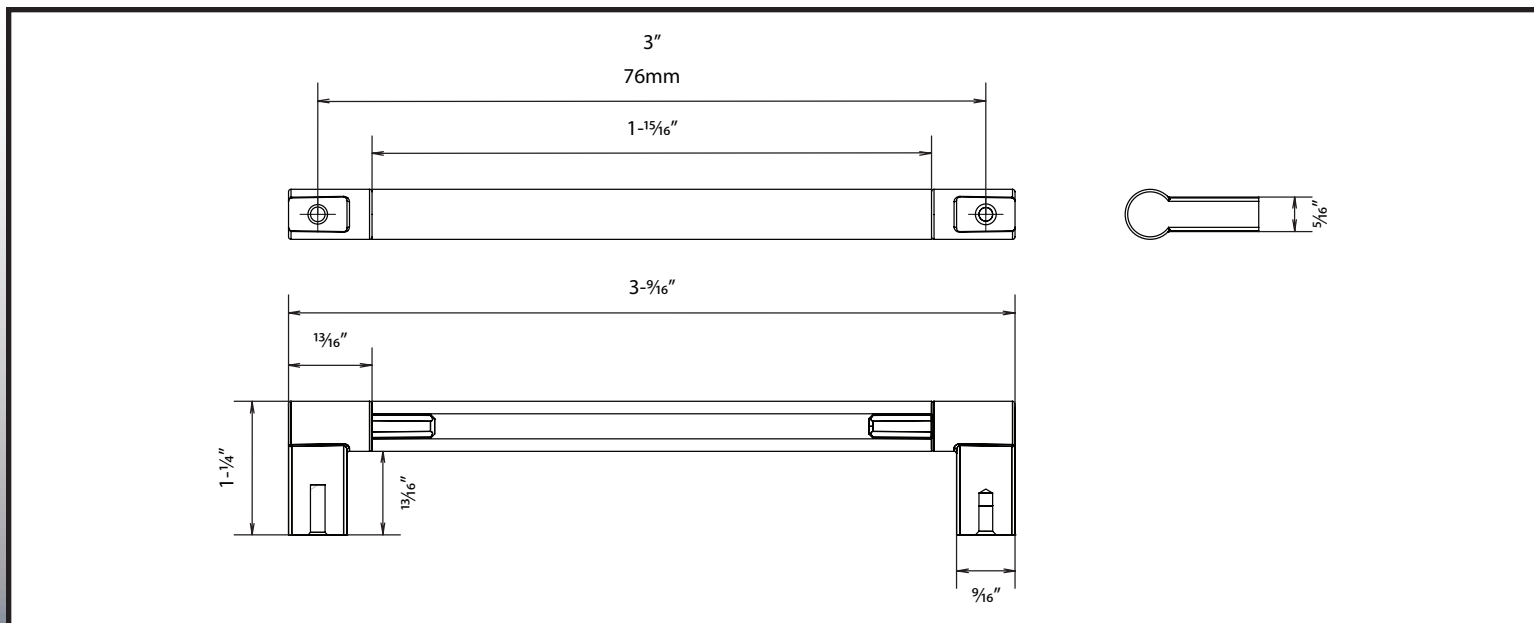

3" Urban Cabinet Pull

9390

Specifications:

Material
Aluminum Center
Zinc Ends

Hardware
Includes 1" screws

Available Finishes
Satin Nickel
Satin Nickel w/Matte Black
Matte Black
Matte Black w/Satin Nickel

Matte Black w/Satin Brass
Polished Chrome
Satin Brass
Satin Brass w/Matte Black