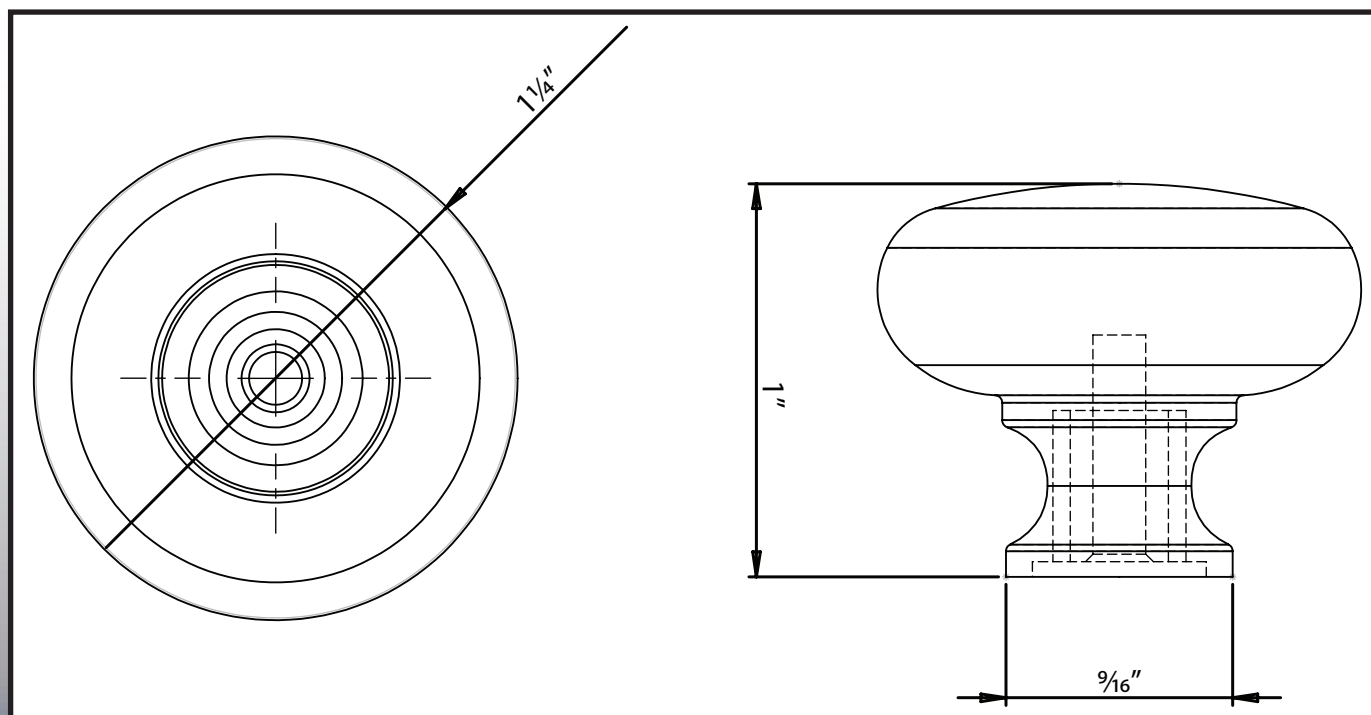

1 1/4" Canal Knob

928

Specifications:

Material
Zinc

Hardware
Includes 1" screws

Available Finishes
Vintage Bronze
Satin Nickel
Weathered Nickel

Stone Harbor Hardware
www.stoneharborhardware.com
P.O. Box 1426 • Appleton, WI 54912
© 2011 Stone Harbor Hardware LLC