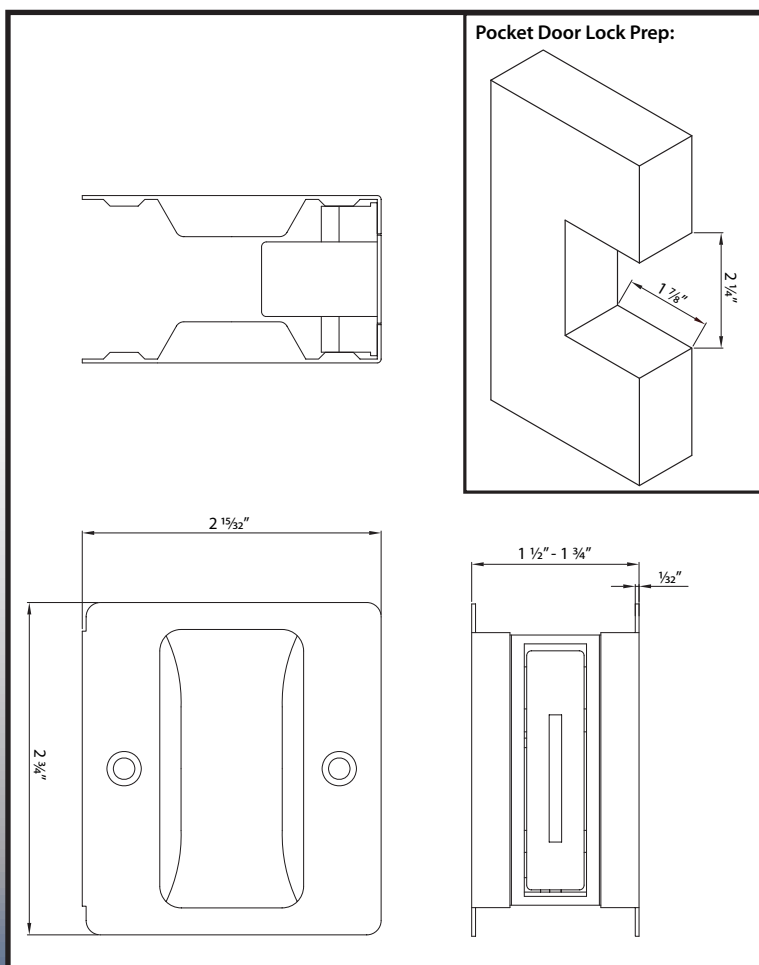

# Passage Pocket Door Lock

824

## Specifications:

**Material**  
Zinc/Brass

**Hardware**  
Includes mounting hardware  
For use on 1 3/8" - 1 3/4" thick doors

**Available Finishes**  
Satin Nickel  
Vintage Bronze