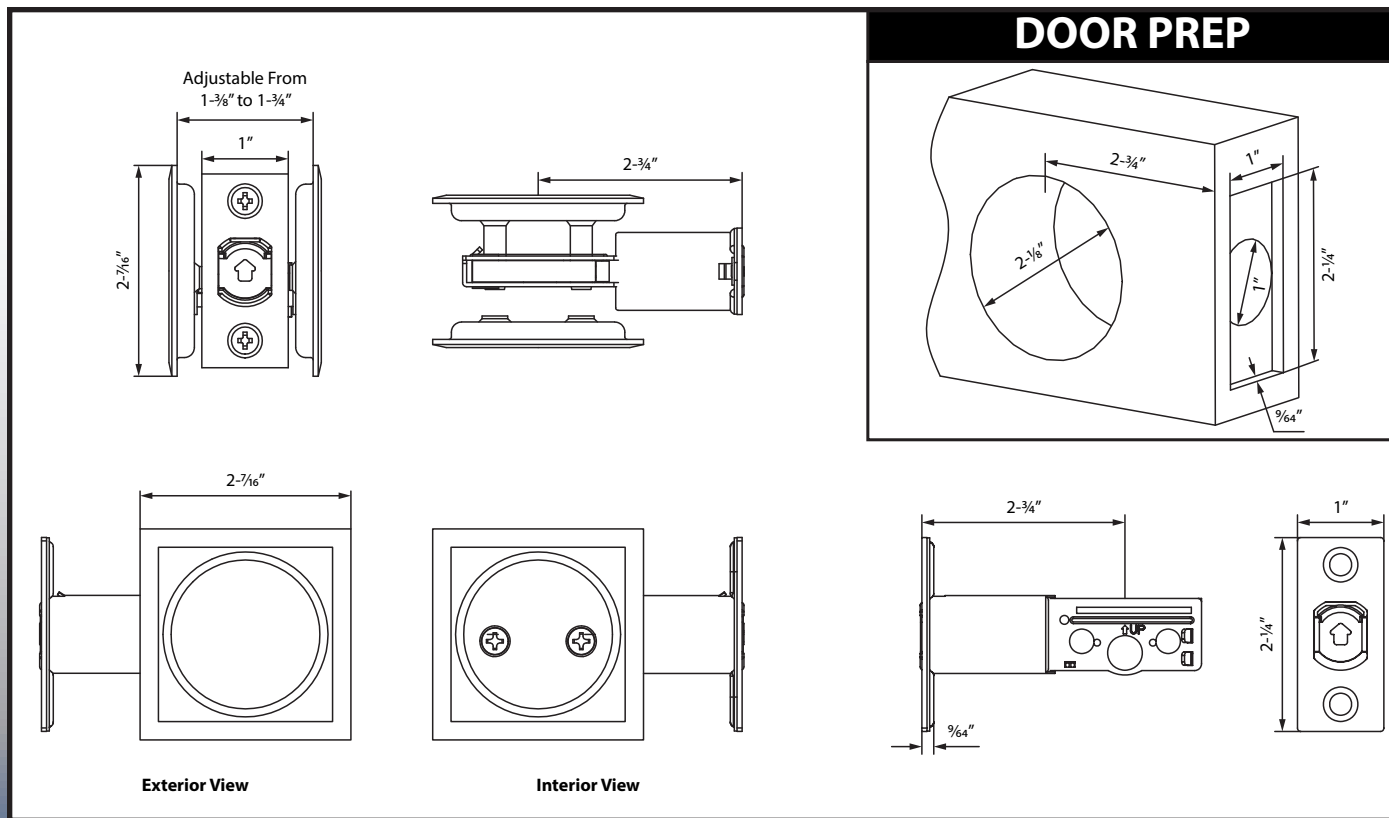

Contemporary Square Passage Pocket Door Locks

816

Specifications:

Material

Zinc/Brass

Hardware

Includes mounting hardware

Available Finishes