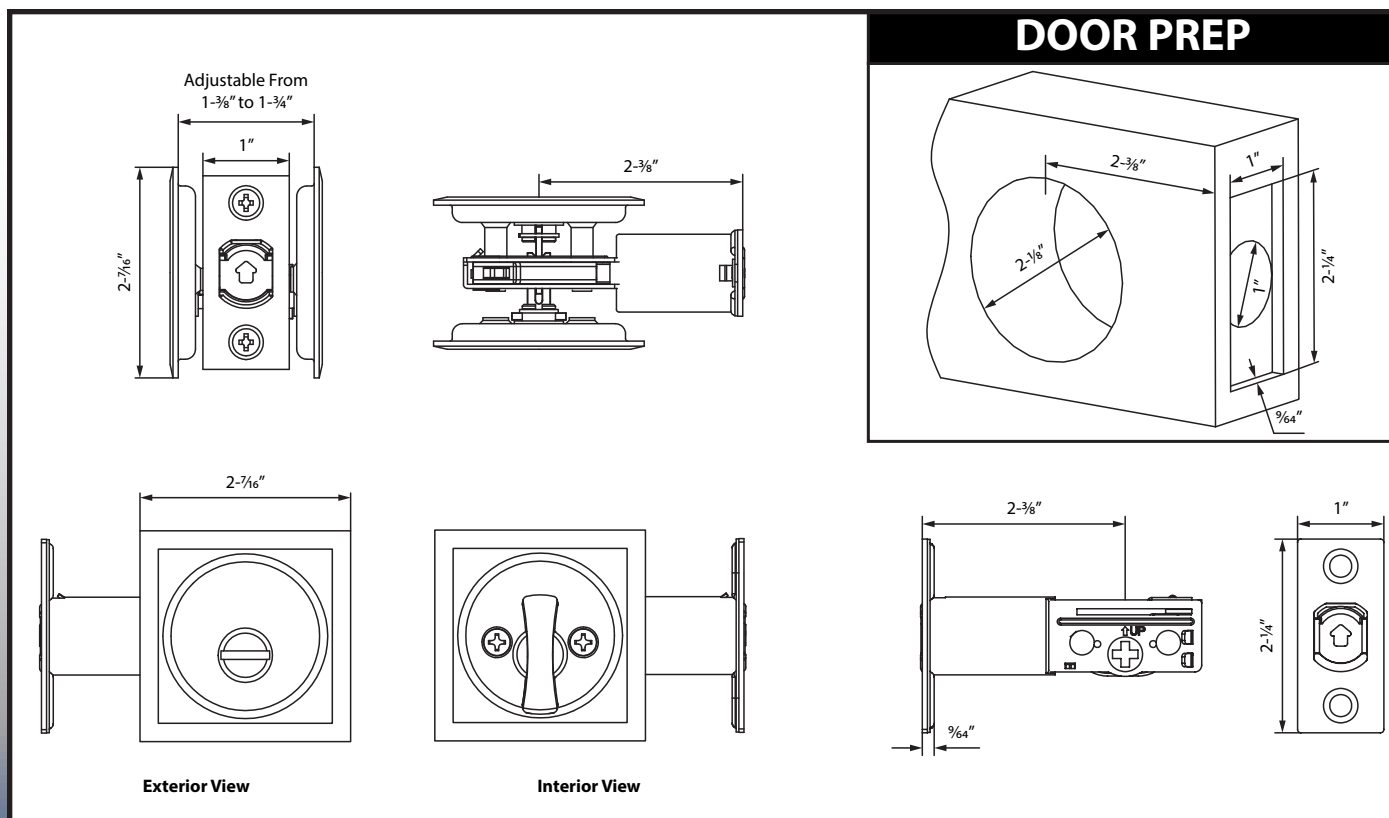

Contemporary Square Privacy Pocket Door Locks

815

Specifications:

Material

Zinc/Brass

Hardware

Includes mounting hardware

Available Finishes