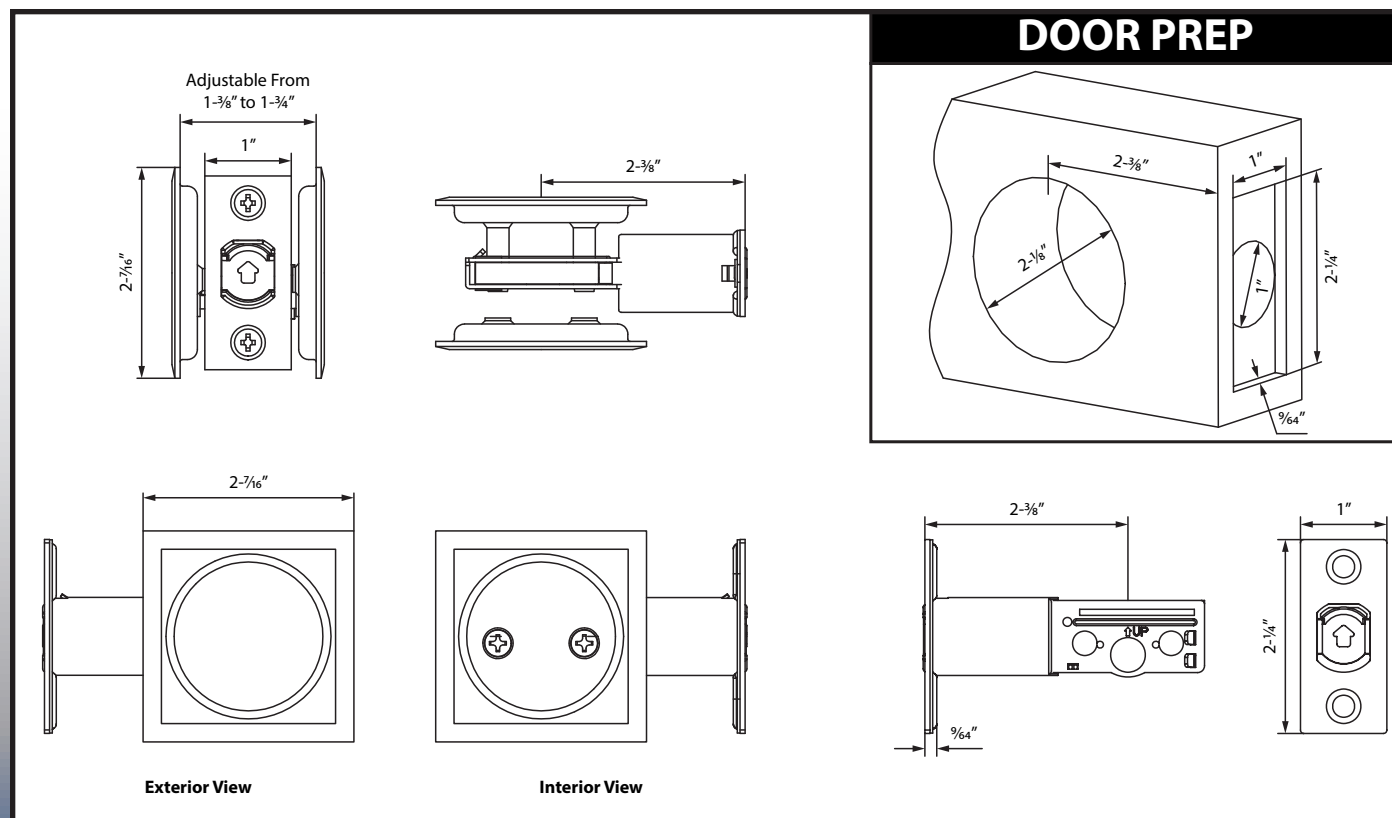

Contemporary Square Passage Pocket Door Locks

814

Specifications:

Material

Zinc/Brass

Hardware

Includes mounting hardware

Available Finishes