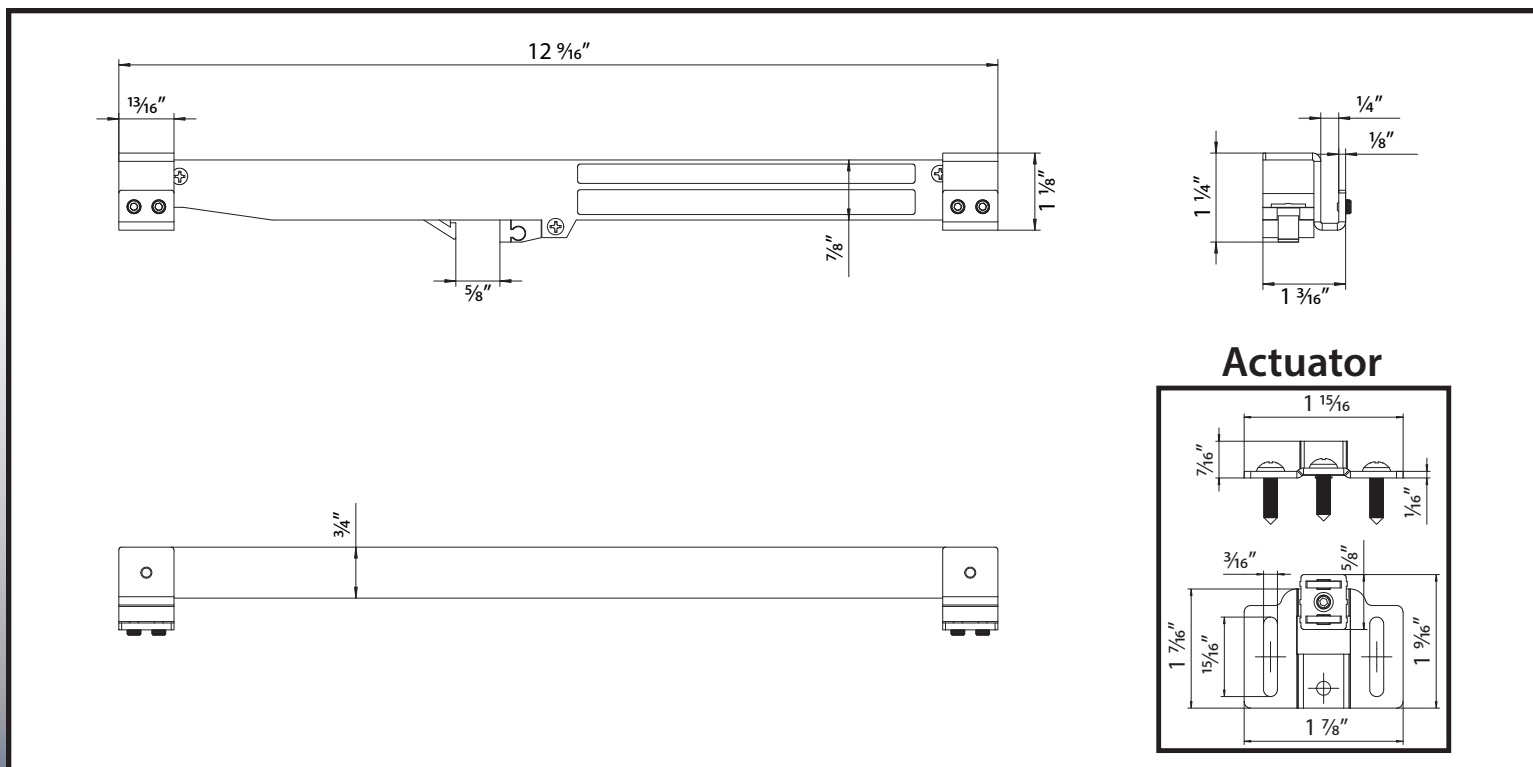

Actuator

Specifications:

Material
Plastic
Steel

Hardware
Mounting hardware included

Available Finishes
Black

For use with flat track sliding door sets from various manufacturers

Stone Harbor Hardware

www.stoneharborhardware.com
P.O. Box 1426 • Appleton, WI 54912
© 2011 Stone Harbor Hardware LLC

Revised: 3/3/2023