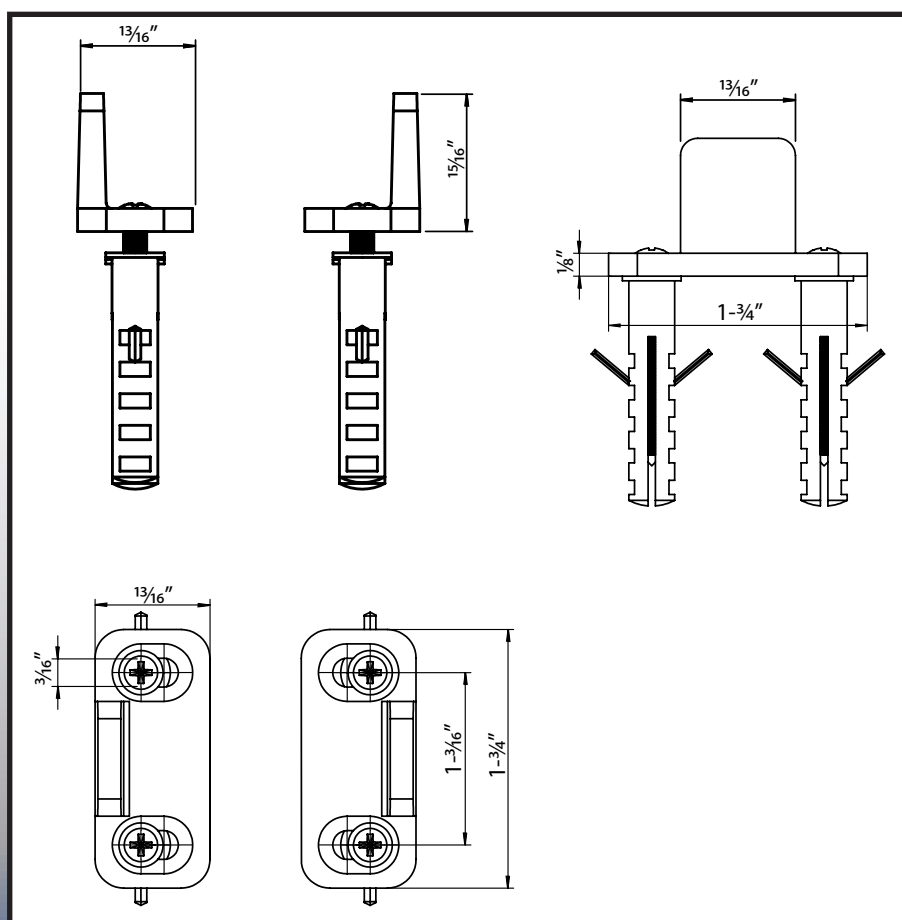

# Floor Mount Door Guide Set

69919

## Specifications:

**Material**  
Aluminum

**Hardware**  
Mounting hardware included (four  
1-3/8" Phillips head wood screws  
and anchors)

**Available Finishes**  
Matte Black  
Satin Nickel

**Stone Harbor Hardware**