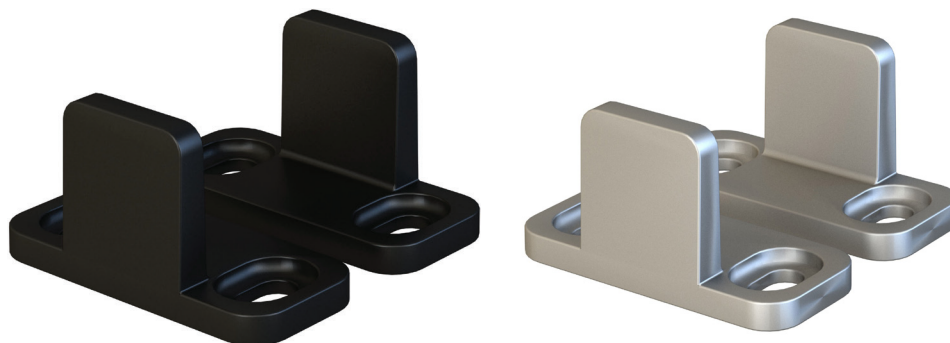

# Floor Mount Door Guide Set

69919

## Specifications:

**Material**  
Aluminum

**Hardware**  
Mounting hardware included (four  
1-3/8" Phillips head wood screws  
and anchors)

**Available Finishes**  
Matte Black  
Satin Nickel

**Stone Harbor Hardware**