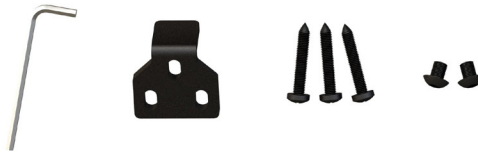

Soft Close Set for Flat Tracks

69915

Specifications:

Material
Plastic
Steel

Hardware
Mounting hardware included

Available Finishes
Black
Gray

For use with flat track sliding door sets from Stone Harbor Hardware