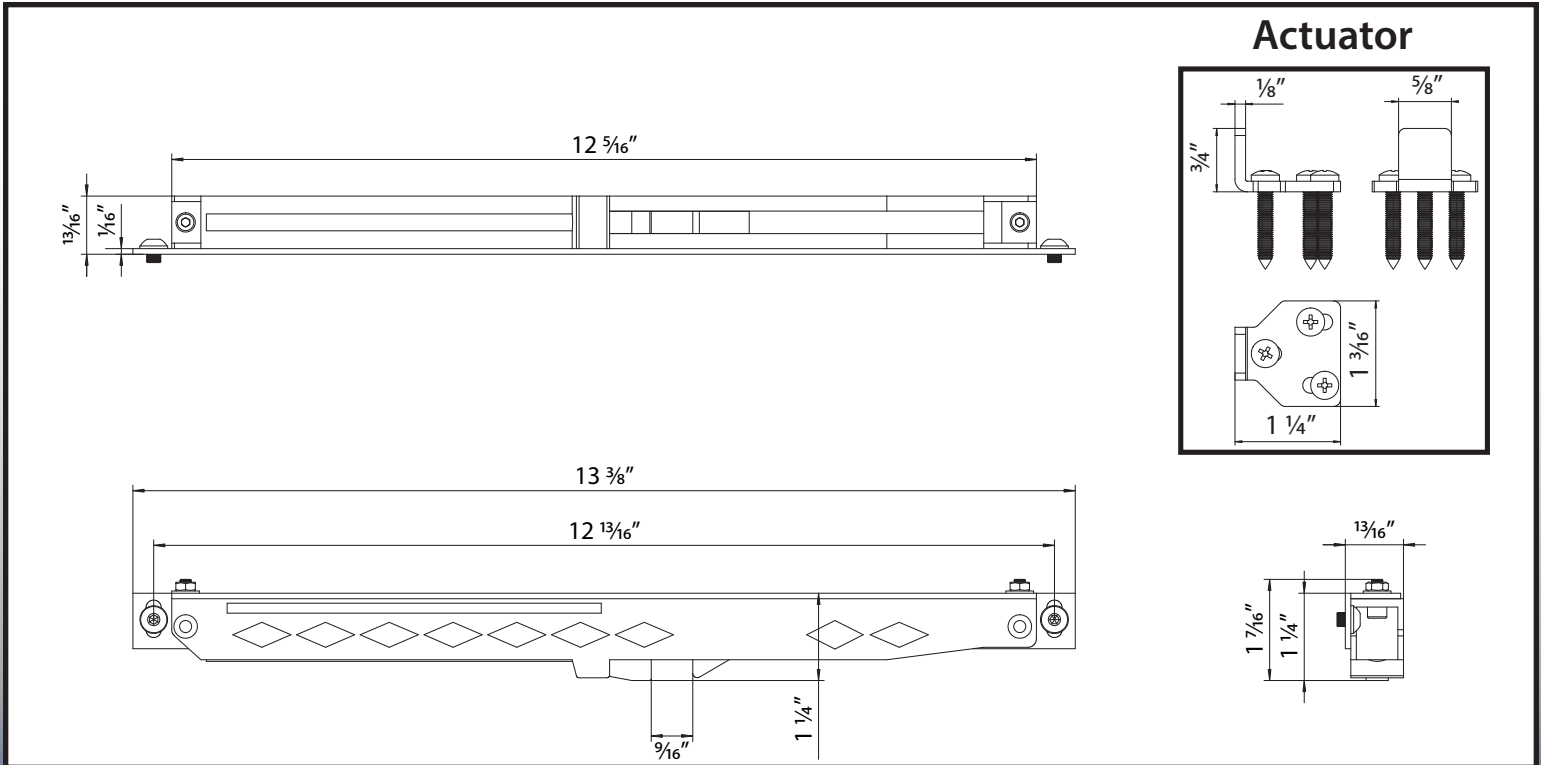

Soft Close Set for Flat Tracks

69915

Specifications:

Material
Plastic
Steel

Hardware
Mounting hardware included

Available Finishes
Black
Gray

For use with flat track sliding door sets from Stone Harbor Hardware