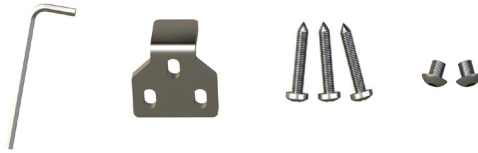

Soft Close Set for Flat Tracks

69915

Specifications:

Material
Plastic
Steel

Hardware
Mounting hardware included

Available Finishes
Black
Gray

For use with flat track sliding door sets from Stone Harbor Hardware