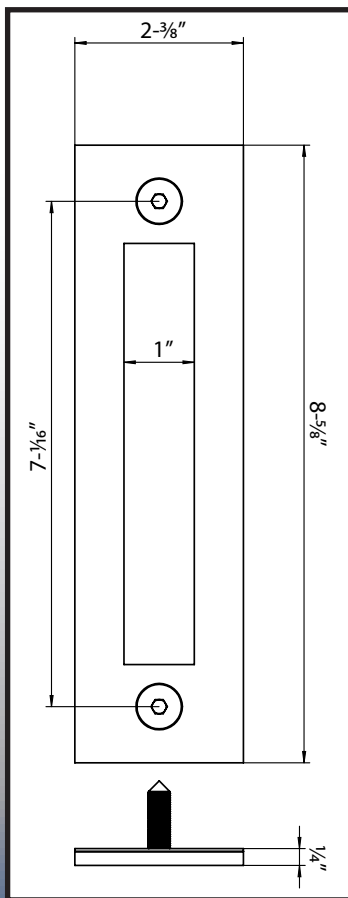

# 8-1/2" Flat Pull w/ Square Opening

68010