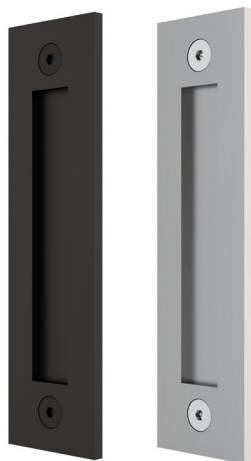

# 8-1/2" Flat Pull w/ Square Opening

68010

### Material

Steel  
304 Stainless Steel (stainless finish only)

### Available Finishes

Matte Black  
Stainless Steel