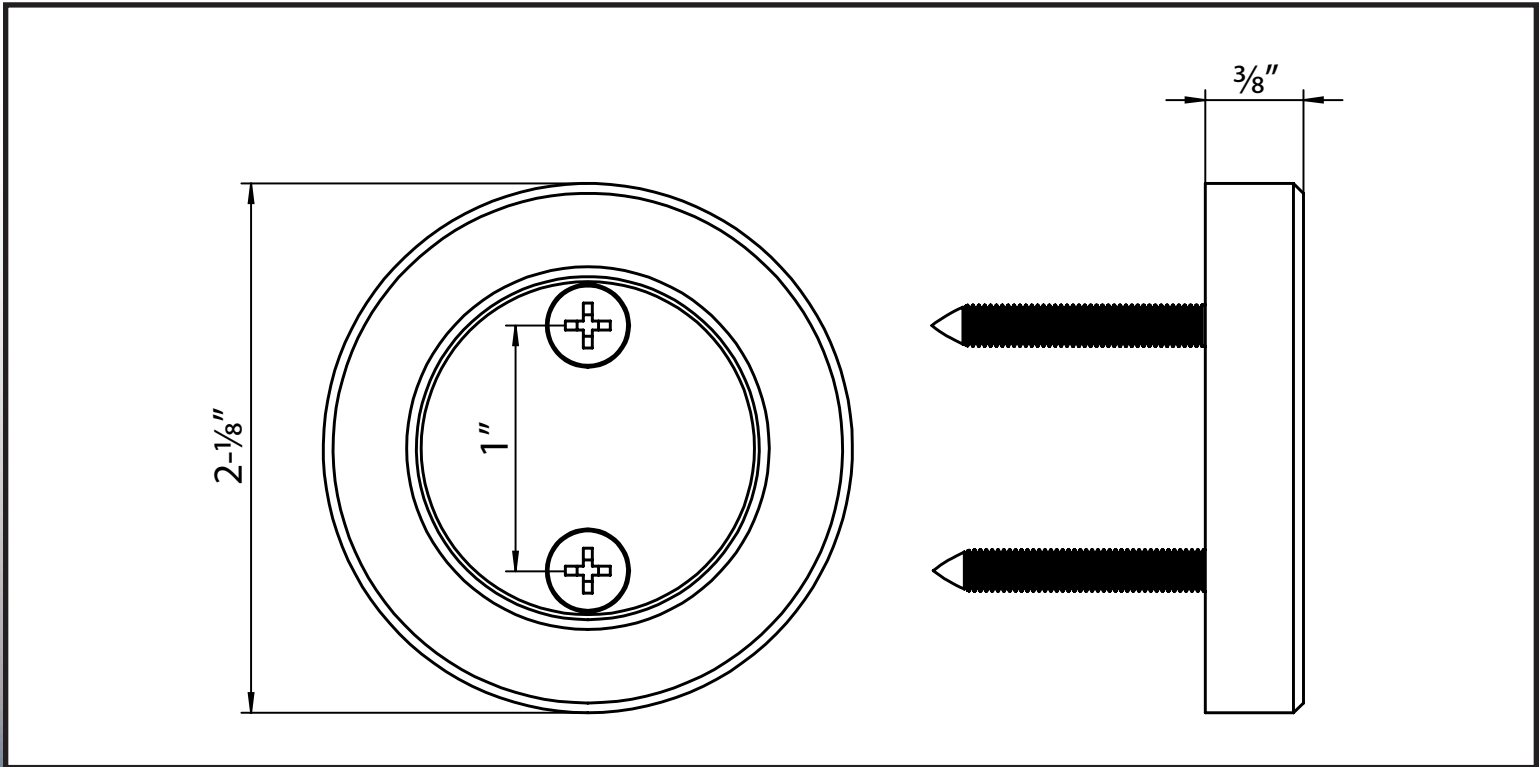

2-1/8" Round Pull

68006

Specifications:

Material

Steel
304 Stainless Steel (stainless finish only)

Hardware

Mounting hardware included

Available Finishes