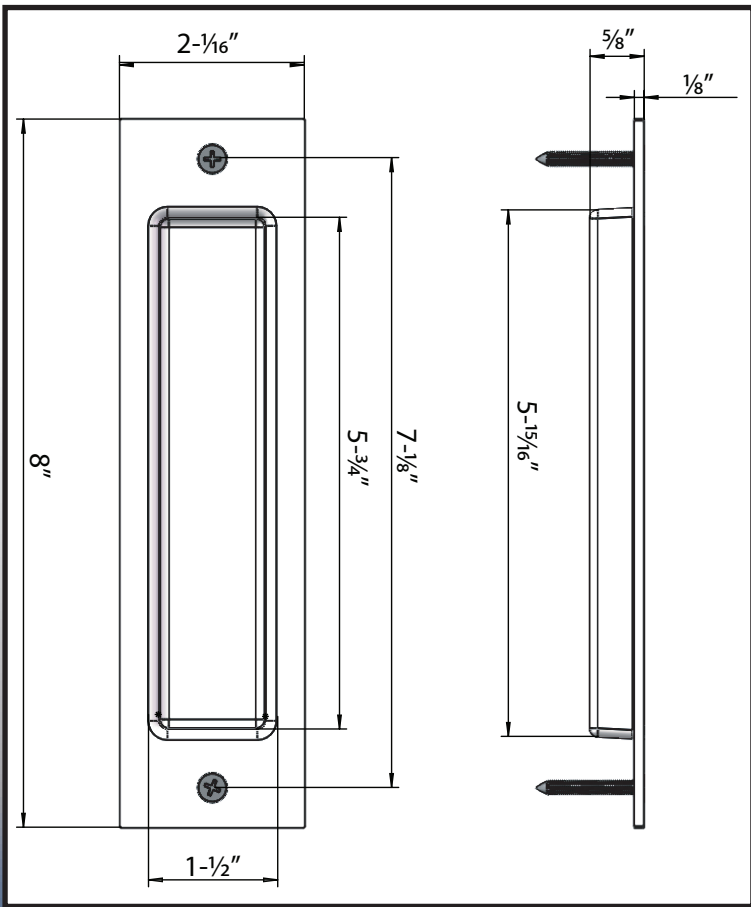

# 8" Flush Pull

68002

## Specifications:

**Material**

Steel  
304 Stainless Steel (stainless finish only)

**Hardware**

Mounting hardware included

**Available Finishes**

Oil-Rubbed Bronze  
Matte Black  
Stainless Steel

**Stone Harbor Hardware**