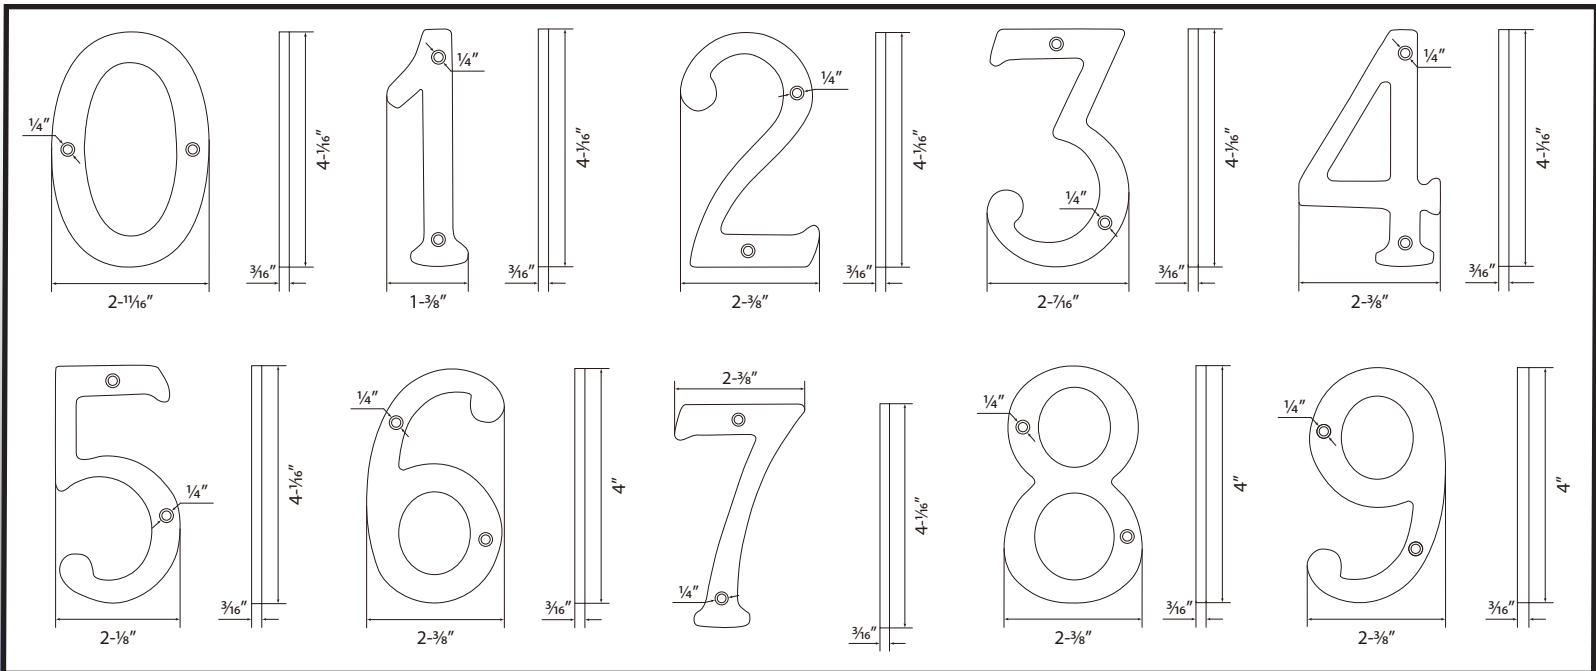

4" Heavy-Duty House Numbers

507X

Specifications:

Material
Brass

Hardware
Includes 3/4" mounting screws

Available Finishes
Oil-Rubbed Bronze
Satin Nickel
Matte Black

Stone Harbor Hardware
www.stoneharborhardware.com
P.O. Box 1426 • Appleton, WI 54912
© 2011 Stone Harbor Hardware LLC