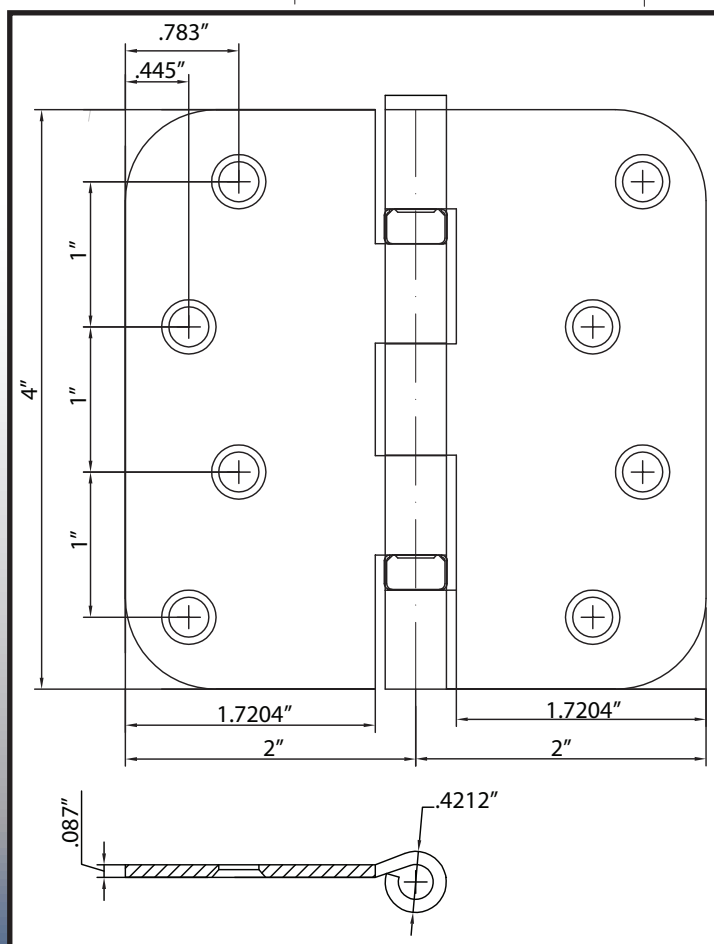

# 4" Ball Bearing Hinges

55808 / 51408 / 50008

5/8" Radius / 1/4" Radius / Square

## Specifications: