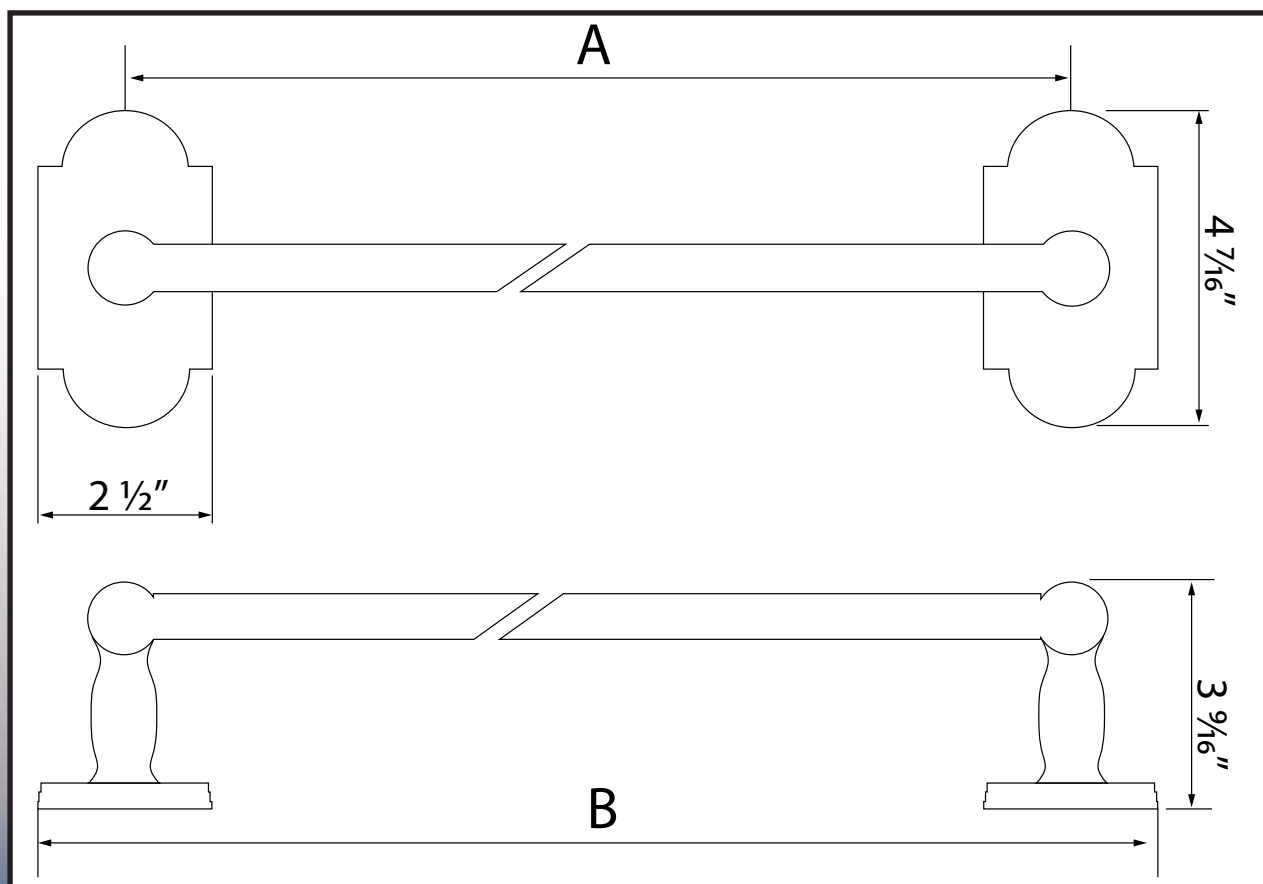

Laredo Towel Bar

4594 / 4595 / 4596

Specifications:

Material

Zinc and stainless steel

Hardware

Includes mounting hardware.

Available Finishes