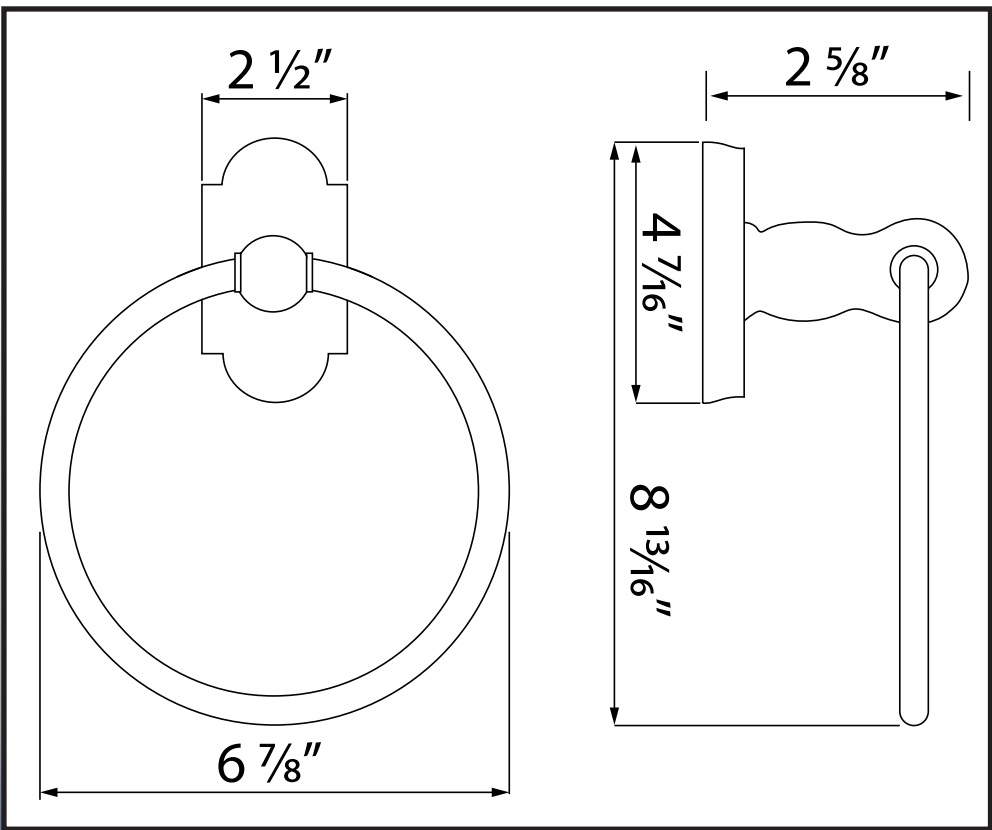

# Laredo Towel Ring

4590

## Specifications:

**Material**  
Zinc and stainless steel

**Hardware**  
Includes mounting hardware.

**Available Finishes**  
Matte Black