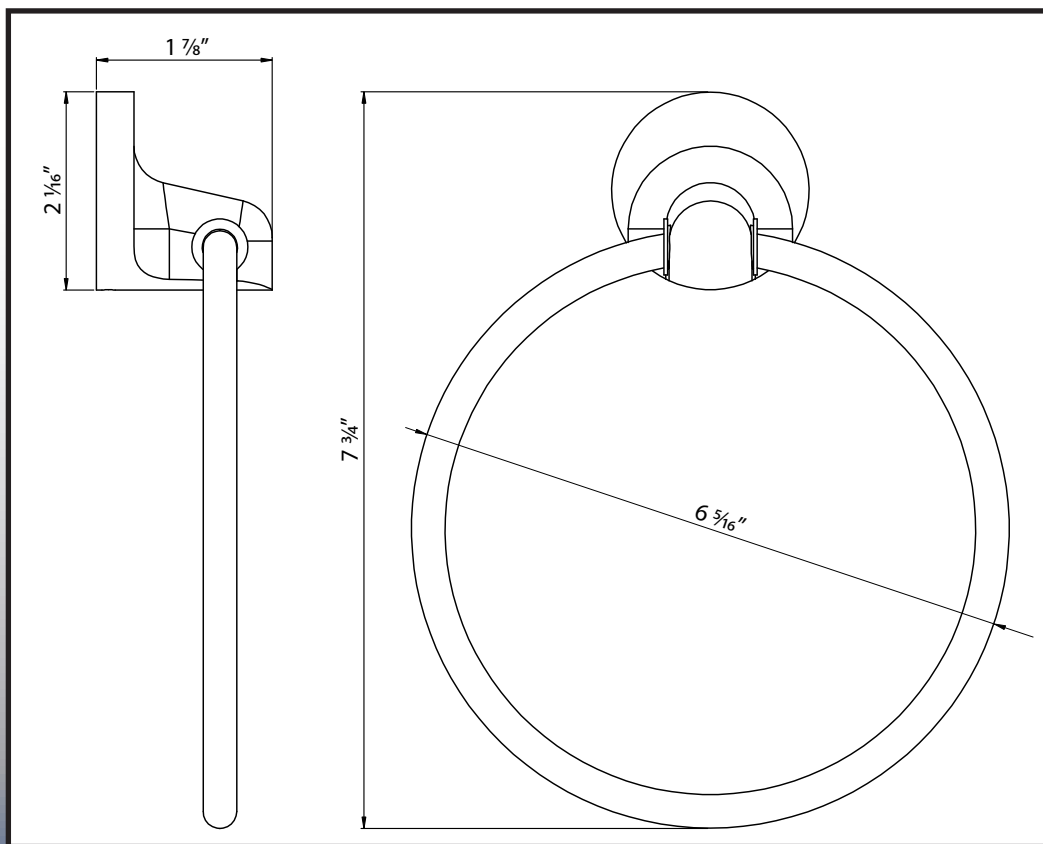

Harbor Mist Towel Ring

4510

Specifications:

Material
Zinc and steel

Hardware
Includes mounting hardware

Available Finishes
Vintage Bronze
Satin Nickel
Polished Chrome

Stone Harbor Hardware

www.stoneharborhardware.com