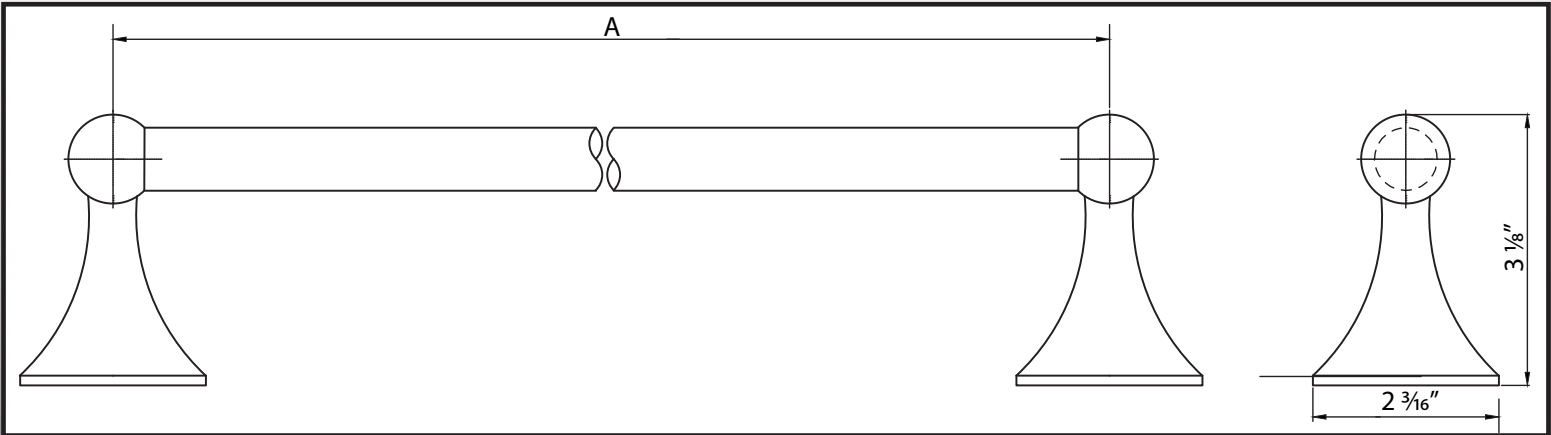

Coastal Towel Bar

4418 / 4424 / 4430

Specifications:

Material

Zinc

Hardware

Includes mounting hardware.

Available Finishes