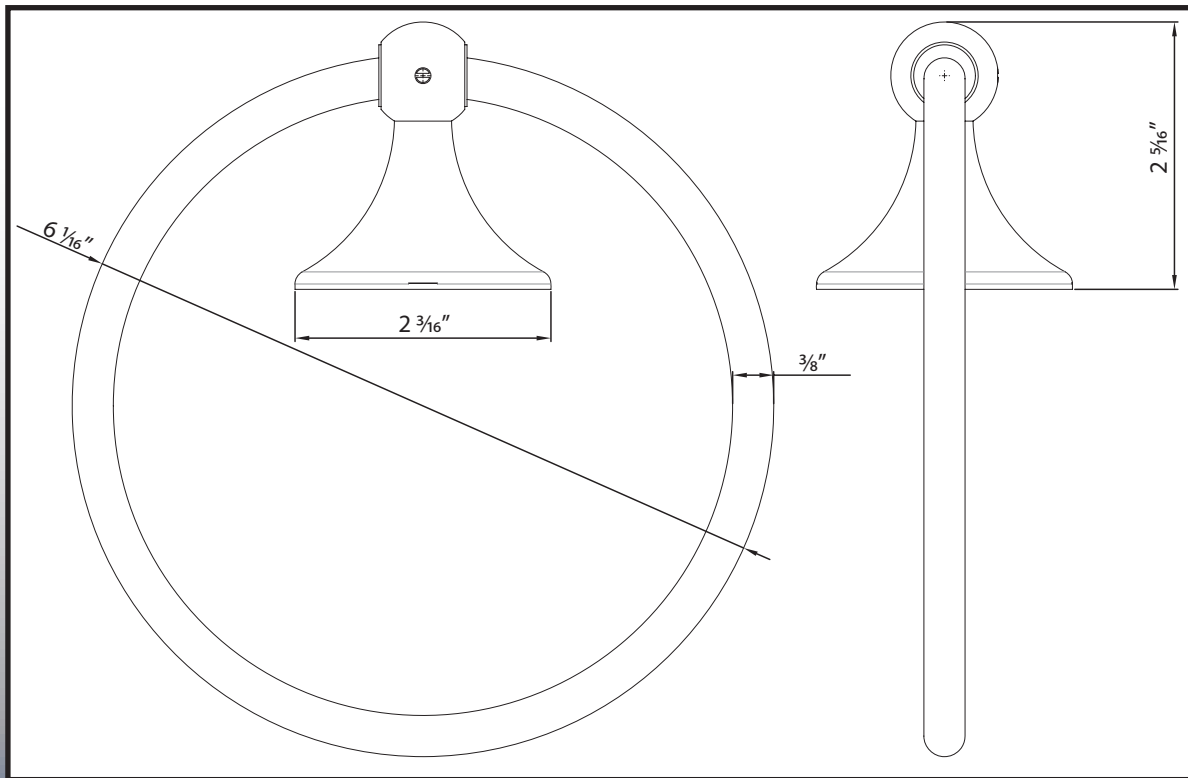

Coastal Towel Ring

4400

Specifications:

Material
Zinc/Aluminum

Hardware
Includes mounting hardware

Available Finishes
Vintage Bronze
Satin Nickel
Polished Chrome

Stone Harbor Hardware

www.stoneharborhardware.com