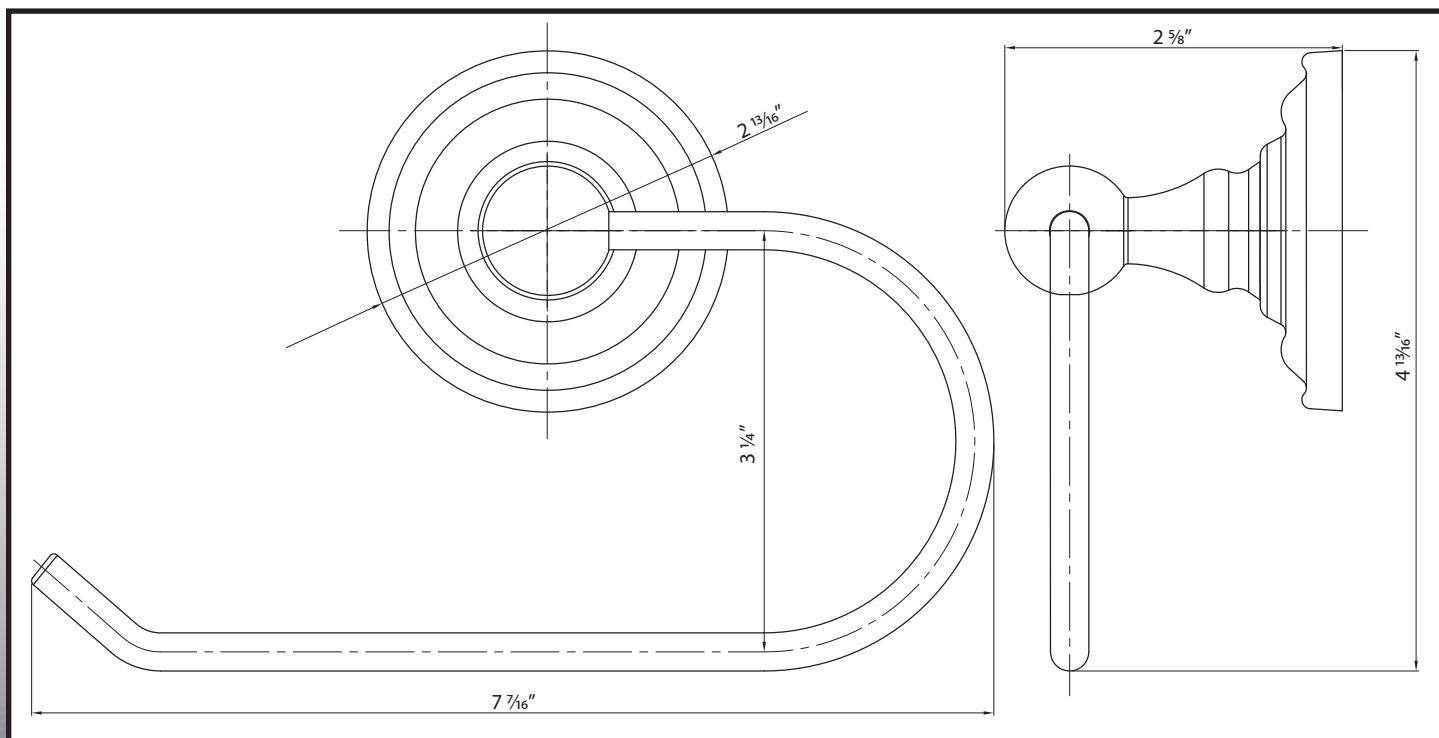

Charlotte European Paper Holder

4308

Specifications:

Material
Zinc

Hardware
Includes mounting hardware

Available Finishes
Vintage Bronze
Satin Nickel
Matte Black
Polished Chrome

Stone Harbor Hardware

www.stoneharborhardware.com