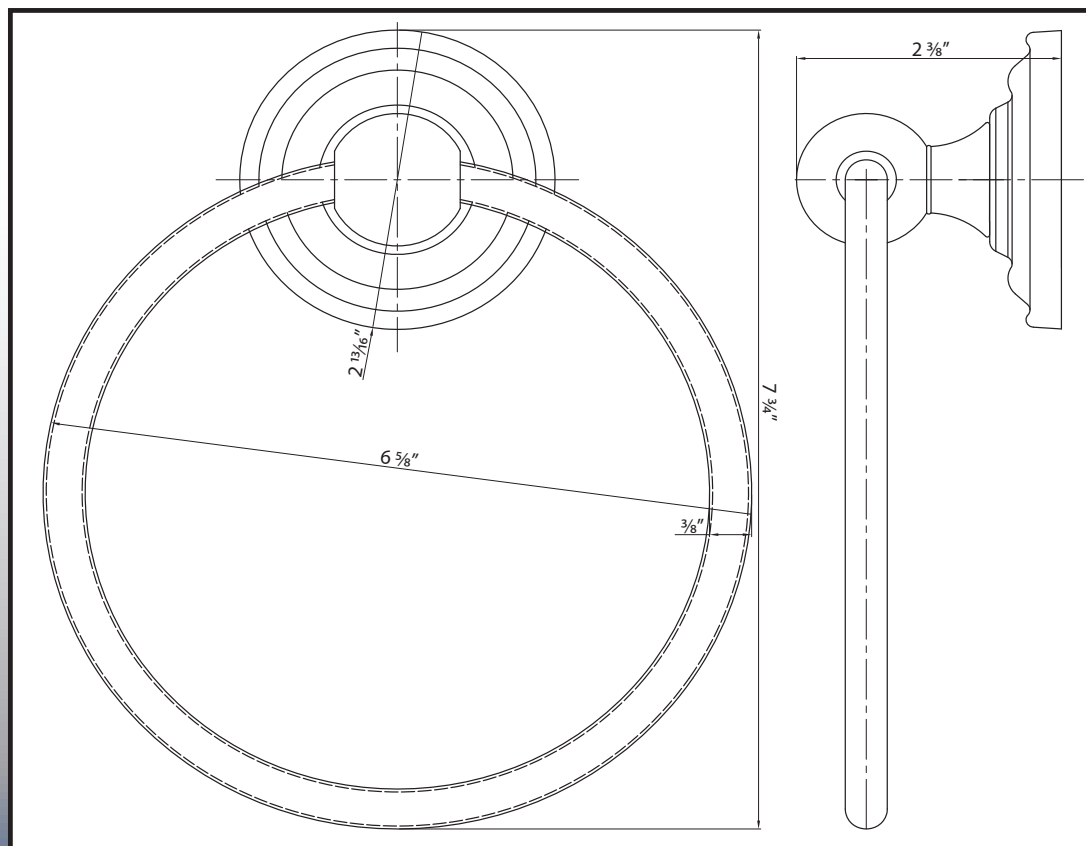

Charlotte Towel Ring

4300

Specifications:

Material
Zinc

Hardware
Includes mounting hardware

Available Finishes
Vintage Bronze
Satin Nickel
Matte Black
Polished Chrome

Stone Harbor Hardware

www.stoneharborhardware.com