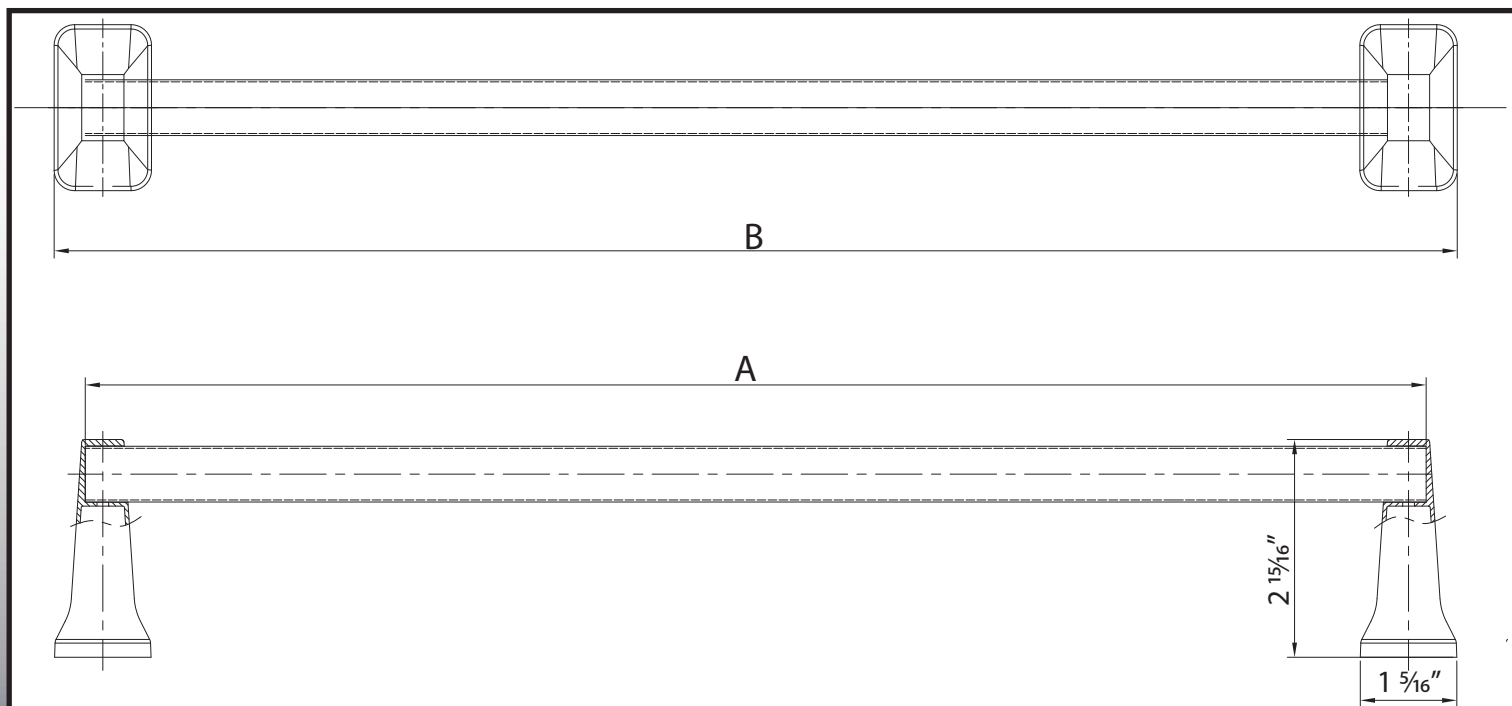

Lakewood Towel Bar

4218 / 4224 / 4230

Specifications:

Material

Zinc & Aluminum

Hardware

Includes mounting hardware.

Available Finishes

Vintage Bronze, Satin Nickel, Polished Chrome

Item Number	A	B
4218-11P / 4218-15 / 4218-26	18"	18 ¹³ / ₁₆ "
4224-11P / 4224-15 / 4224-26	24"	24 ¹³ / ₁₆ "
4230-11P / 4230-15 / 4230-26	30"	30 ¹³ / ₁₆ "

Stone Harbor Hardware