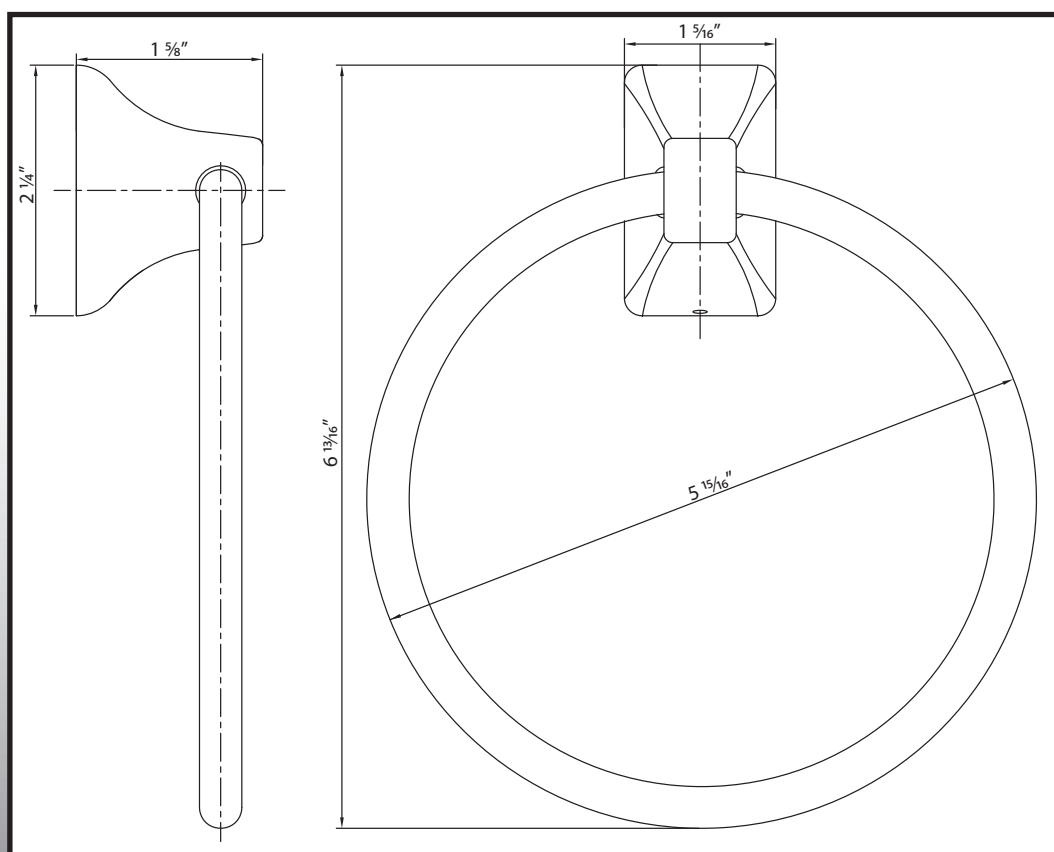

Lakewood Towel Ring

4200

Specifications:

Material
Zinc

Hardware
Includes mounting hardware

Available Finishes
Vintage Bronze
Satin Nickel
Polished Chrome

Stone Harbor Hardware

www.stoneharborhardware.com