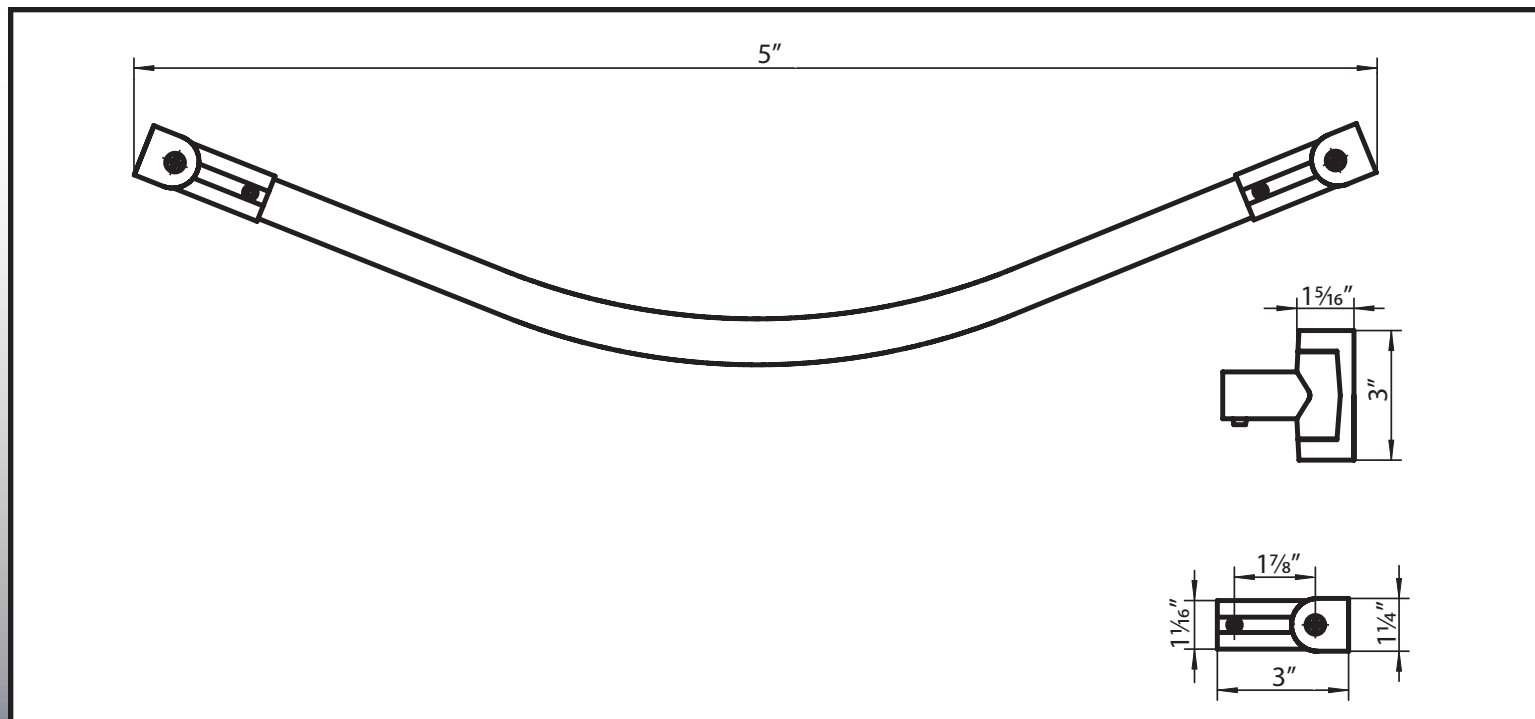

Standard Curved Shower Rod

4072

Specifications:

Material
Stainless Steel

Hardware
Includes mounting hardware (four screws and anchors) and a hex wrench

Available Finishes
Vintage Bronze
Satin Stainless Steel
Polished Stainless Steel