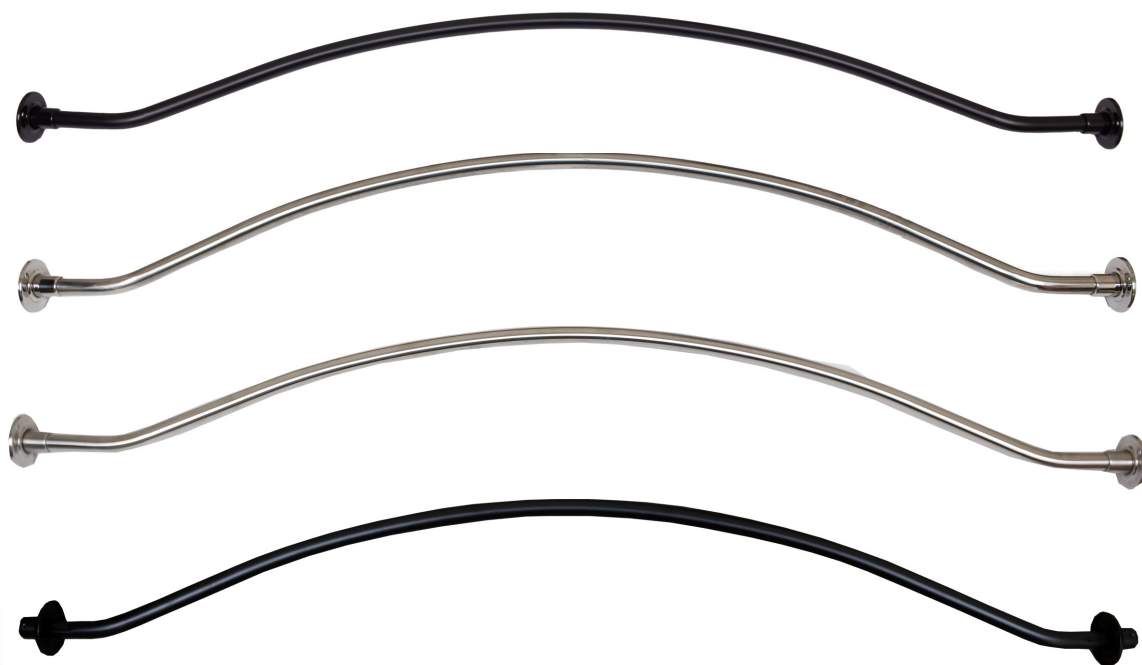

Basic Curved Shower Rod

4070

Specifications:

Material
Stainless Steel

Hardware
Includes mounting hardware (four screws and anchors) and a hex wrench

Available Finishes
Vintage Bronze
Polished Stainless Steel
Satin Stainless Steel
Matte Black