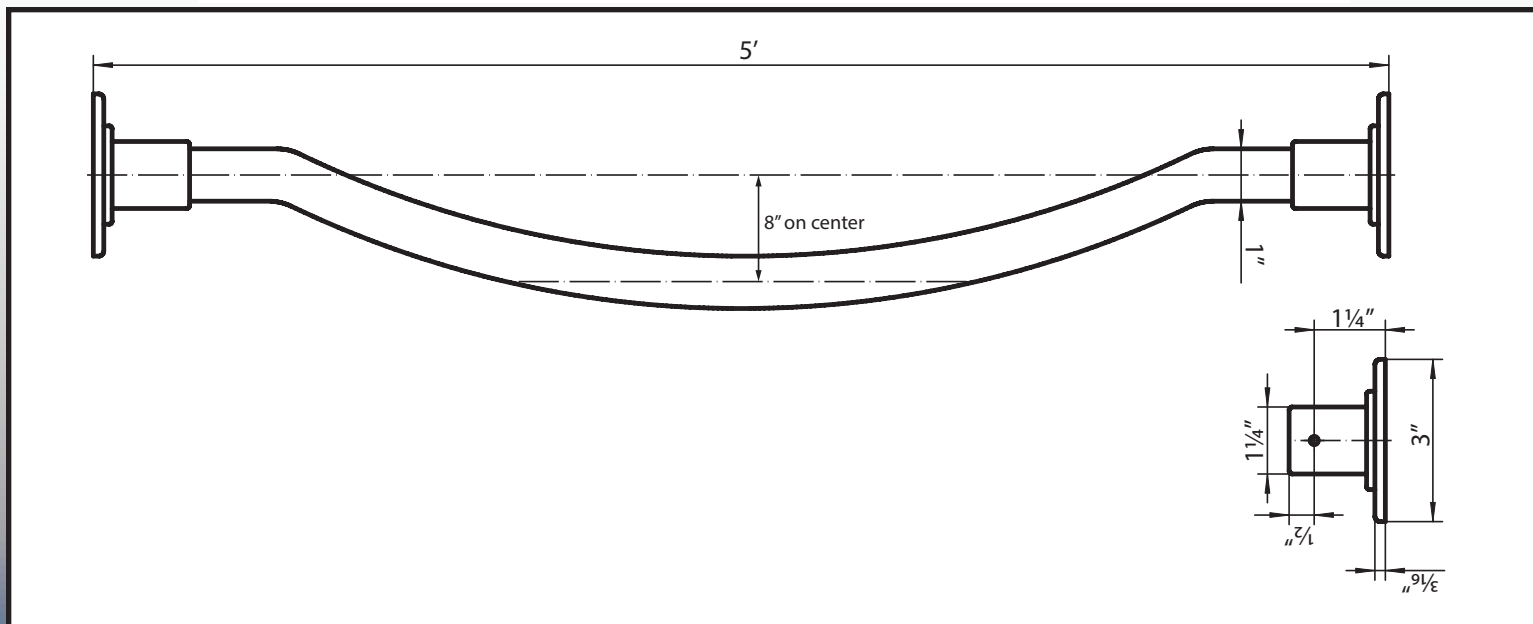

Basic Curved Shower Rod

4070

Specifications:

Material
Stainless Steel

Hardware
Includes mounting hardware (four screws and anchors) and a hex wrench

Available Finishes
Vintage Bronze
Polished Stainless Steel
Satin Stainless Steel
Matte Black