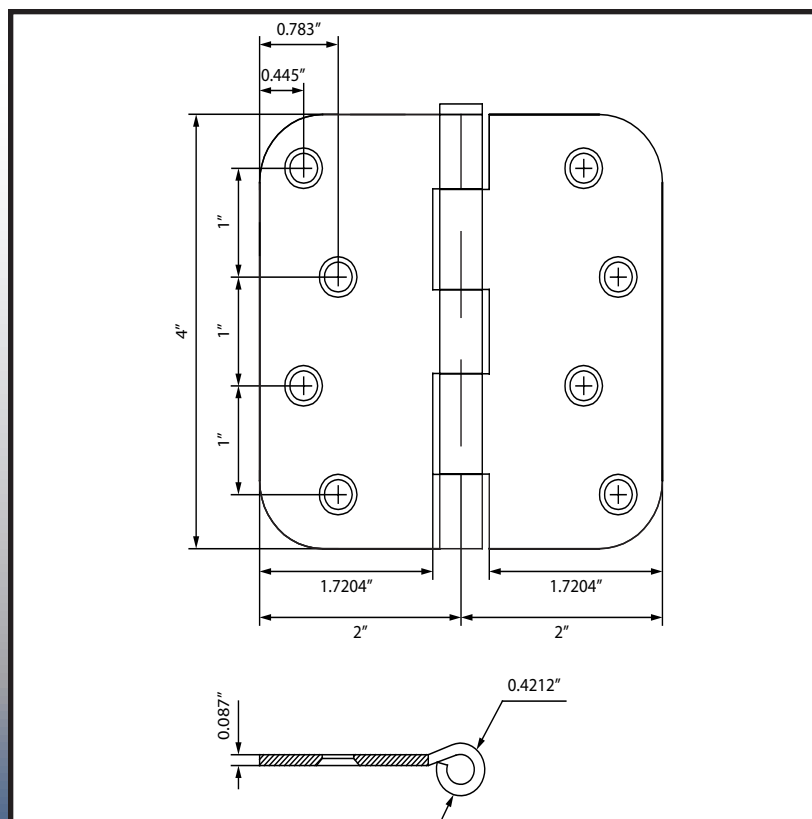

4" Hinge with 5/8" Radius Corner

B4058 / P4058 / T4058
100-Pack / 2-Pack / 3-Pack

Specifications:

Material

Steel

304 Stainless Steel (stainless hinges only)

Hardware

100-Pack: #9 x 3/4" wood screws

2-Pack: #9 x 3/4" wood screws

3-Pack: #9 x 1" wood screws

Available Finishes

ITEM	2CD	3	3/4	4	5	10B	11P	15	15A	19	26	26D	32D	P	WH
B4058	X	X	X	-	X	X	X	X	X	X	X	X	X	X	X
P4058	-	X	-	-	X	-	X	X	X	X	X	X	X	-	X
T4058	-	X	-	X	-	X	-	X	-	X	X	-	-	-	-