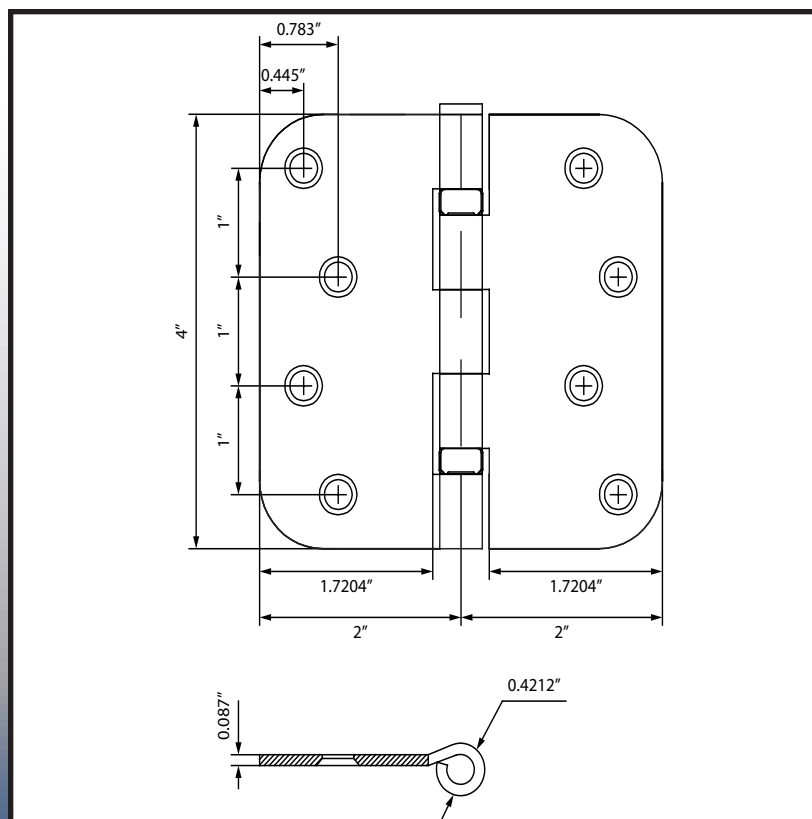

# 4" Ball-Bearing Hinge with 5/8" Radius Corner

B4058BB / P4058BB / T4058BB

100-Pack / 2-Pack / 3-Pack

## Specifications: