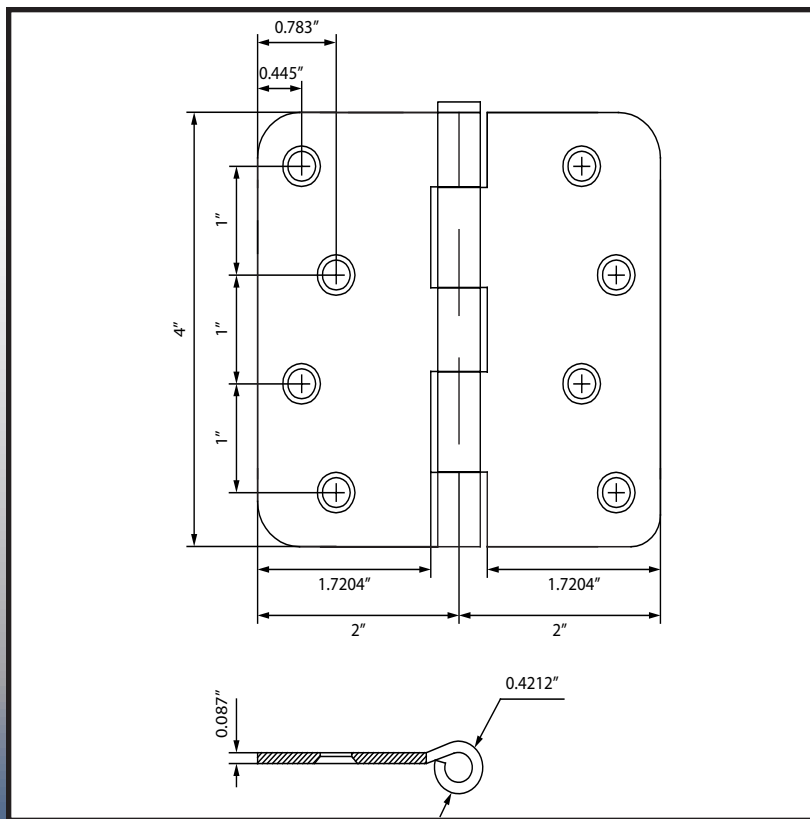

4" Hinge with 1/4" Radius Corner

B4014 / P4014 / T4014
100-Pack / 2-Pack / 3-Pack

Specifications:

Material
Steel

Hardware

100-Pack: #9 x 3/4" wood screws
2-Pack: #9 x 3/4" wood screws
3-Pack: #9 x 1" wood screws

Available Finishes

| ITEM | 3 | 3/4 | 4 | 5 | 10B | 11P | 15 | 15A | 19 | 26 | 26D | WH |
|-------|---|-----|---|---|-----|-----|----|-----|----|----|-----|----|
| B4014 | - | X | - | X | X | X | X | X | X | X | X | - |
| P4014 | X | - | - | X | - | X | X | X | X | X | X | - |
| T4014 | X | - | X | - | - | - | X | - | X | - | - | X |