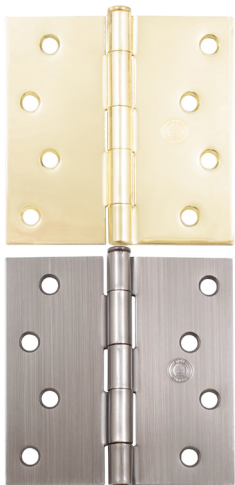

# 4" Hinge with Square Corner

B4000 / P4000 / T4000  
100-Pack / 2-Pack / 3-Pack

## Specifications:

**Material**  
Steel

**Hardware**  
100-Pack: #9 x 3/4" wood screws  
2-Pack: #9 x 3/4" wood screws  
3-Pack: #9 x 1" wood screws