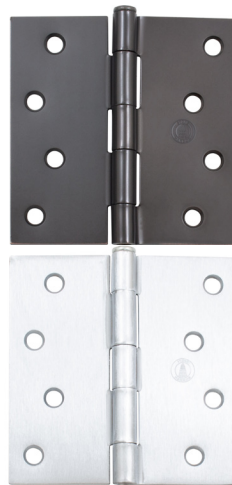

# 4" Hinge with Square Corner

B4000 / P4000 / T4000  
100-Pack / 2-Pack / 3-Pack

## Specifications:

**Material**  
Steel

**Hardware**  
100-Pack: #9 x 3/4" wood screws  
2-Pack: #9 x 3/4" wood screws  
3-Pack: #9 x 1" wood screws