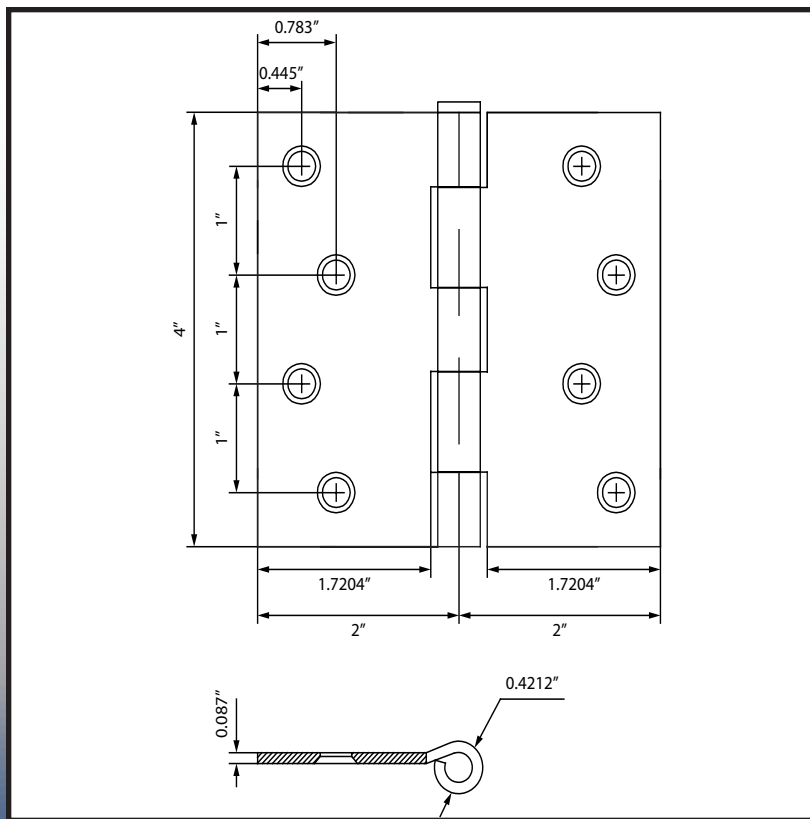

# 4" Hinge with Square Corner

B4000 / P4000 / T4000  
100-Pack / 2-Pack / 3-Pack

## Specifications:

**Material**  
Steel

**Hardware**  
100-Pack: #9 x 3/4" wood screws  
2-Pack: #9 x 3/4" wood screws  
3-Pack: #9 x 1" wood screws