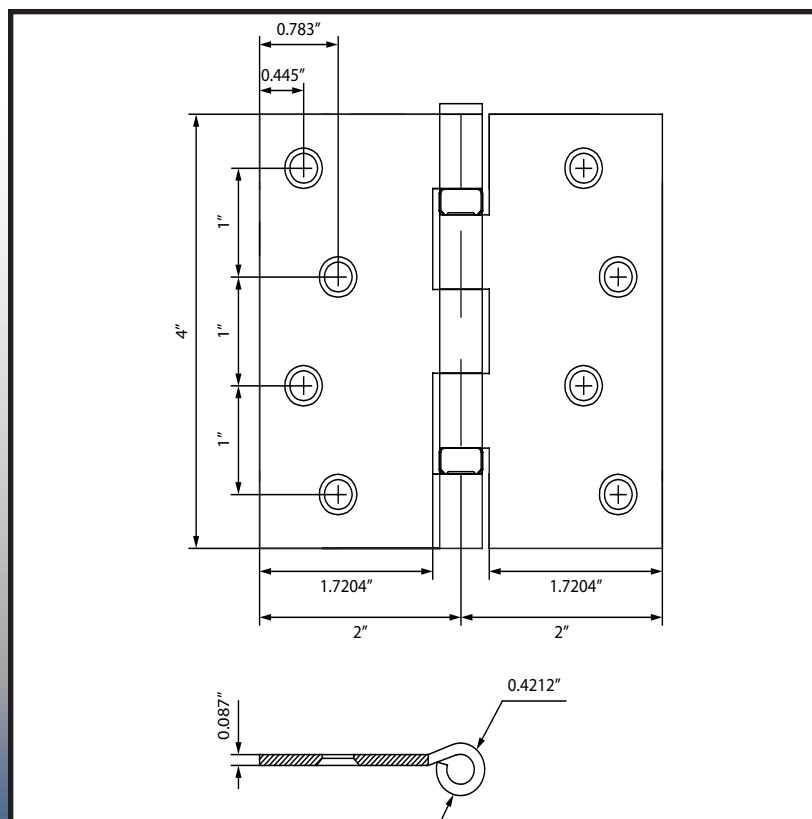

4" Ball-Bearing Hinge with Square Corner

P4000BB / T4000BB

2-Pack / 3-Pack

Specifications:

Material
Steel

Hardware
2-Pack: #9 x 3/4" wood screws
3-Pack: #9 x 1" wood screws

Available Finishes

ITEM	3	5	10B	11P	15	19	26	26D
P4000BB	X	X	-	X	X	X	X	X
T4000BB	-	X	X	-	X	X	X	-