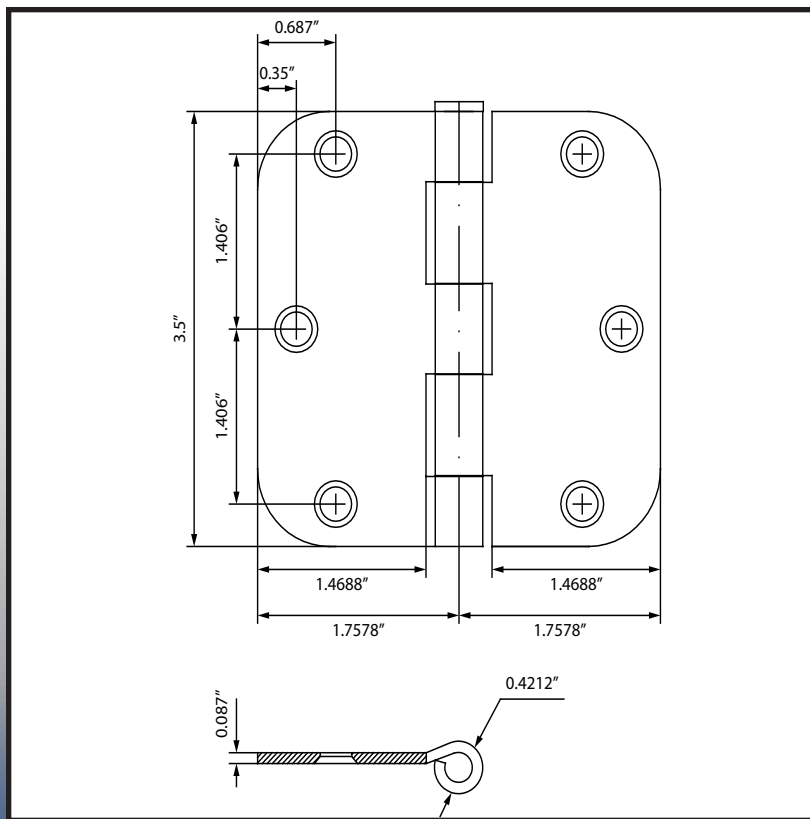

3 1/2" Hinge with 5/8" Radius Corner

B3558 / P3558 / T3558
100-Pack / 2-Pack / 3-Pack

Specifications:

Material

Steel

304 Stainless Steel (stainless hinges only)

Hardware

100-Pack: #9 x 3/4" wood screws

2-Pack: #9 x 3/4" wood screws

3-Pack: #9 x 1" wood screws

Available Finishes

ITEM	3	4	5	10B	11P	15	15A	19	26	26D	32D	P	WH
B3558	X	-	X	X	X	X	-	X	X	X	X	X	X
P3558	X	-	X	-	X	X	X	X	X	X	X	-	X
T3558	-	X	-	X	-	X	-	X	X	-	-	-	-