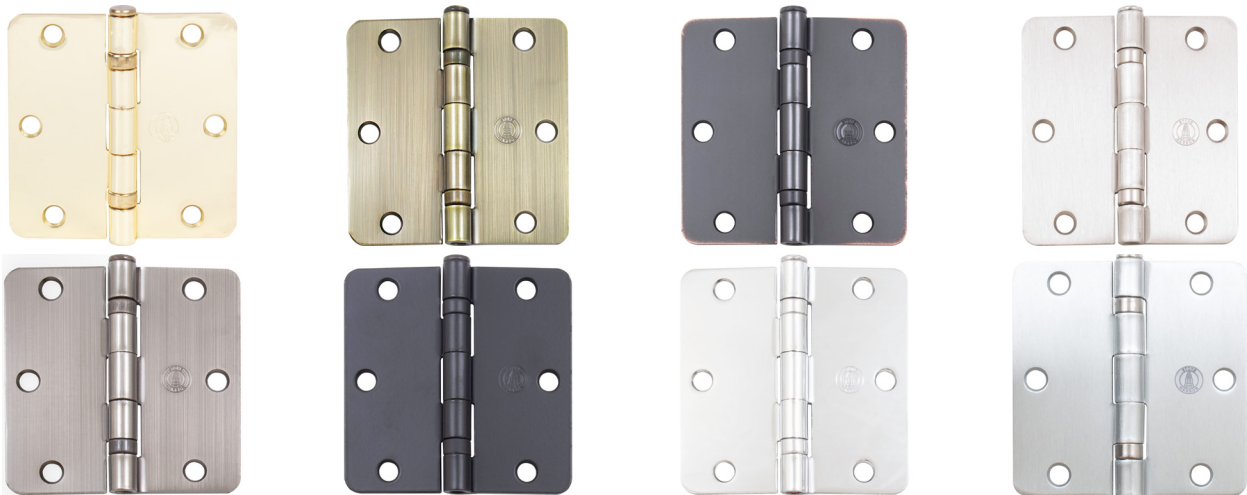

3 1/2" Ball-Bearing Hinge with 1/4" Radius Corner

B3514BB / P3514BB / T3514BB
100-Pack / 2-Pack / 3-Pack

Specifications:

Material
 Steel

Hardware
 100-Pack: #9 x 3/4" wood screws
 2-Pack: #9 x 3/4" wood screws
 3-Pack: #9 x 1" wood screws

Available Finishes

ITEM	3	5	11P	15	15A	19	26	26D
B3514BB	-	-	-	X	-	X	-	-
P3514BB	X	X	X	X	X	X	X	X
T3514BB	X	X	-	-	-	-	X	-

Stone Harbor Hardware

www.stoneharborhardware.com
 P.O. Box 1426 • Appleton, WI 54912
 © 2011 Stone Harbor Hardware LLC