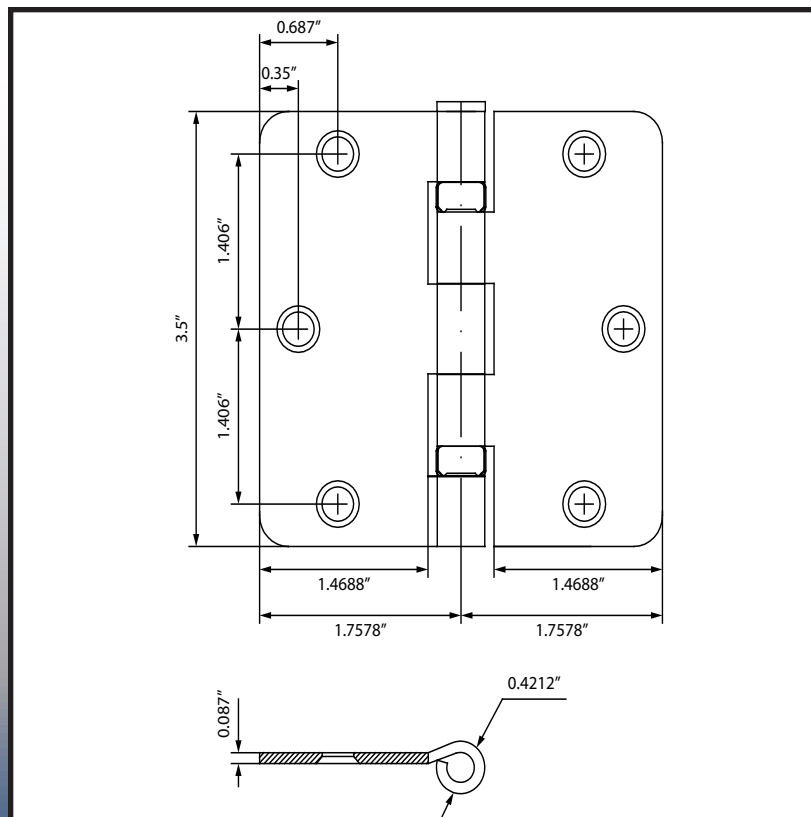

3 1/2" Ball-Bearing Hinge with 1/4" Radius Corner

B3514BB / P3514BB / T3514BB
100-Pack / 2-Pack / 3-Pack

Specifications:

Material
 Steel

Hardware
 100-Pack: #9 x 3/4" wood screws
 2-Pack: #9 x 3/4" wood screws
 3-Pack: #9 x 1" wood screws