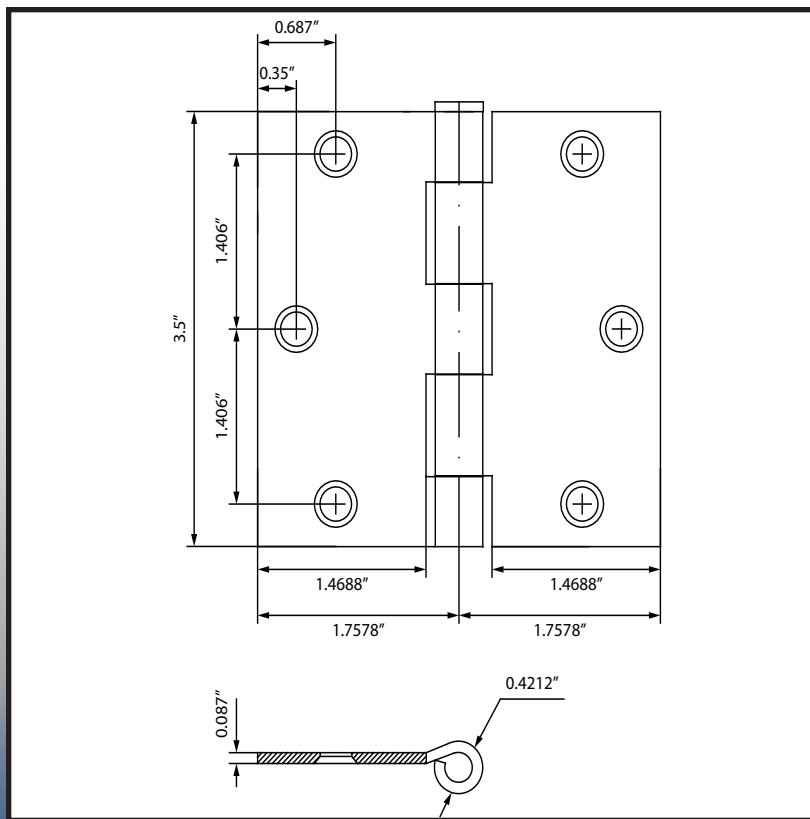

# 3 1/2" Hinge with Square Corner

B3500 / P3500 / T3500  
100-Pack / 2-Pack / 3-Pack

## Specifications:

**Material**  
Steel