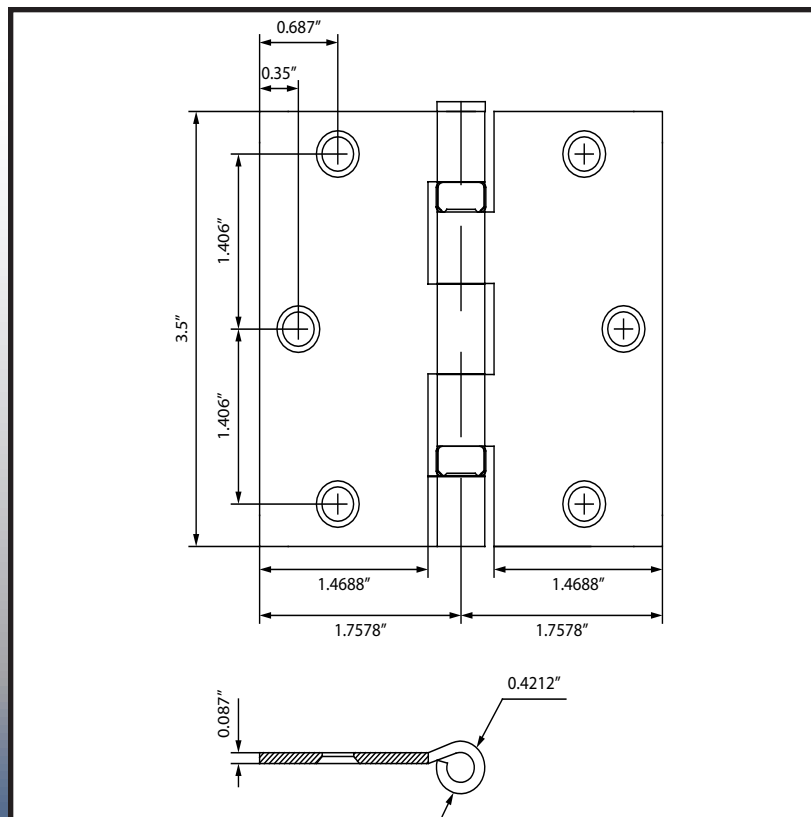

# 3 1/2" Ball-Bearing Hinge with Square Corner

**P3500BB / T3500BB**  
**2-Pack / 3-Pack**

## Specifications:

**Material**  
 Steel

**Hardware**  
 2-Pack: #9 x 3/4" wood screws  
 3-Pack: #9 x 1" wood screws