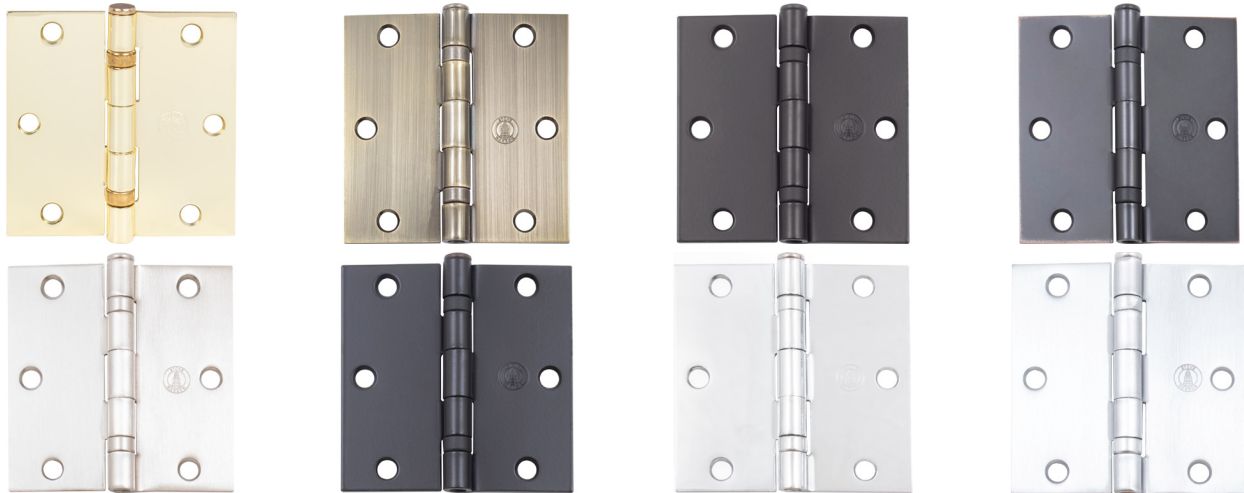

# 3 1/2" Ball-Bearing Hinge with Square Corner

**P3500BB / T3500BB**  
**2-Pack / 3-Pack**

## Specifications:

**Material**  
 Steel

**Hardware**  
 2-Pack: #9 x 3/4" wood screws  
 3-Pack: #9 x 1" wood screws