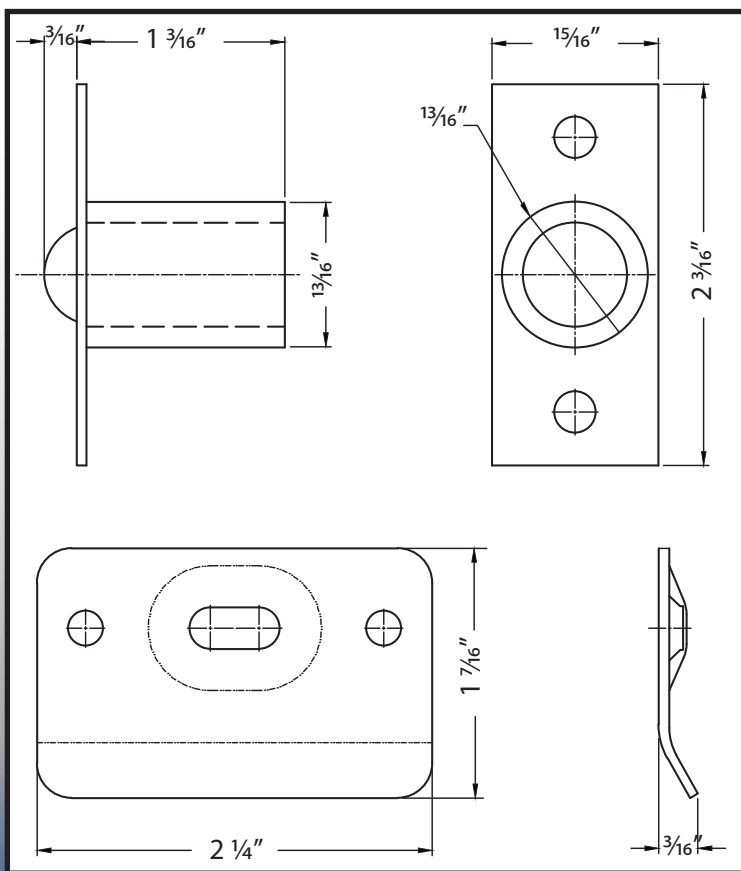

Single-Adjust Ball Catch

31714

Specifications:

Material
Steel / Zinc

Hardware
Includes mounting screws and strike

Available Finishes
Polished Brass
Oil-Rubbed Bronze
Satin Nickel
Polished Chrome
Satin Chrome